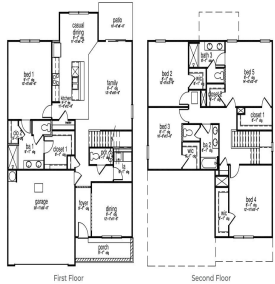

180 KITFIELD RD, MONCKS CORNER, SC 29461, USA

<https://findyourcharleston.com>

180 Kitfield Rd,
Moncks Corner, SC
29461, USA