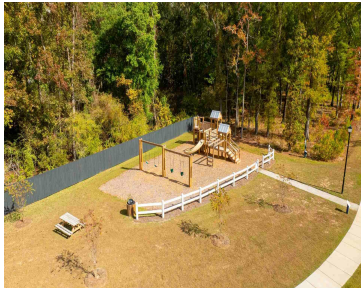

180 KITFIELD RD, MONCKS CORNER, SC 29461, USA

<https://findyourcharleston.com>

180 Kitfield Rd,
Moncks Corner, SC
29461, USA

READY THIS SUMMER! This homesite is back-to-back with an adjacent home. Discover your dream home at Lakeview at Kitfield! Perfectly situated near incredible attractions Lake Moultrie, the Berkeley County Museum, and Old Santee Canal Park, you'll enjoy the best of small town living with all the conveniences of a bustling city just 30 minutes away [...]

Katie Stevens Grout

- 5 beds
- 3 baths
- Single Family Detached
- Residential
- Active
- 2618 sq ft

Basics

MLS ID: 24014226 **Date added:** Added 7 months ago
Category: Residential **Type:** Single Family Detached
Status: Active **Bedrooms:** 5 beds
Bathrooms: 3 baths **Half baths:** 1 half bath
Area, sq ft: 2618 sq ft **Lot size, acres:** 0.2 acres
Year built: 2024 **Subdivision Name:** Lakeview at Kitfield
County Or Parish: Berkeley **MLS Area Major:** 76 - Moncks Corner Above Oakley Rd