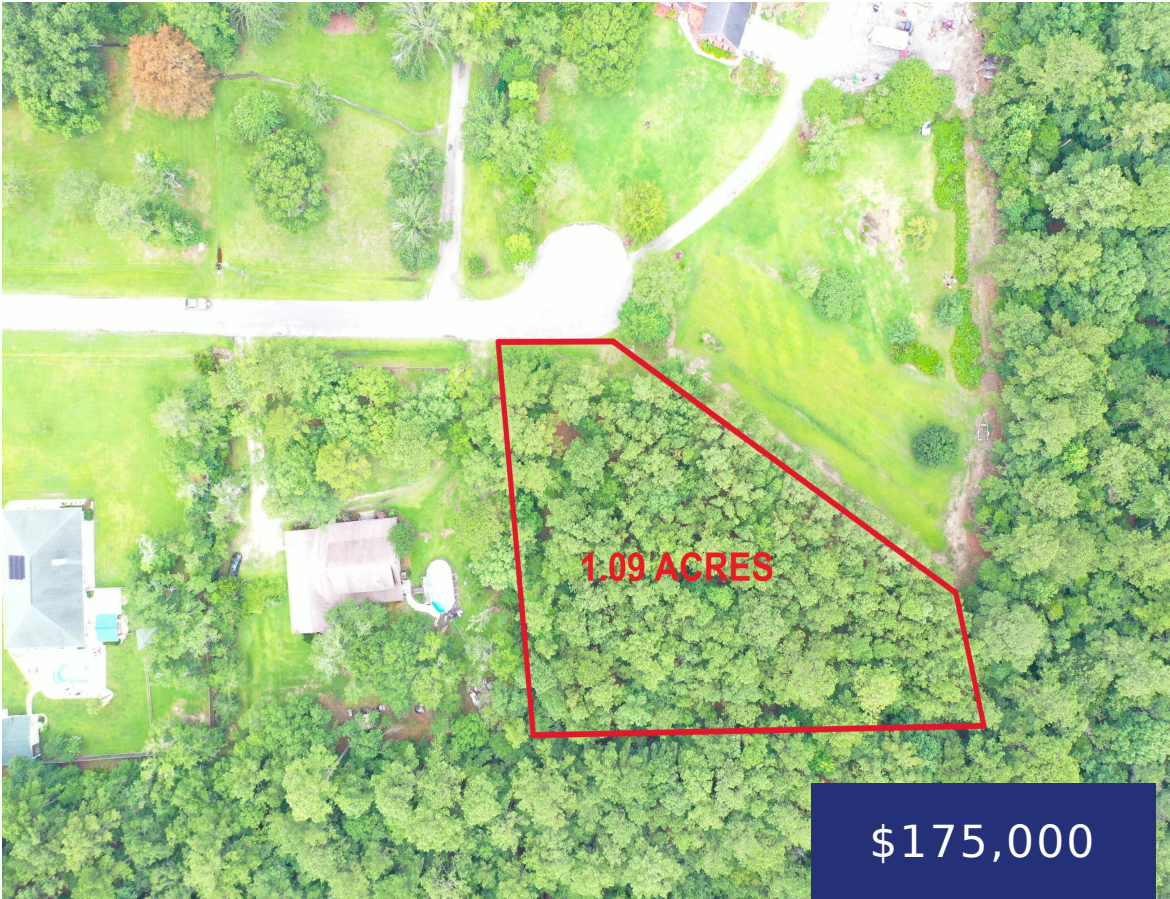

160 BROWNING LN, SUMMERVILLE, SC 29486, USA

<https://findyourcharleston.com>

160 Browning Ln,
Summerville, SC
29486, USA

Nestled in a serene and picturesque setting this expansive plat of land offers the perfect canvas to building you custom home. Situated in a highly sought - after neighborhood, this land offers a blend of rural charm and modern convenience. The property is zoned for residential use allowing for a wide range of custom home designs. [...]

- Land
- Active

Annette Klohn

Basics

MLS ID: 24018094

Date added: Added 5 months ago

Category: Land

Status: Active

Lot size, acres: 1.09 acres

Subdivision Name: Browning Estates

County Or Parish: Berkeley

MLS Area Major: 74 - Summerville, Ladson, Berkeley Cty

Hidden Info

List Office MLS Id: 9636