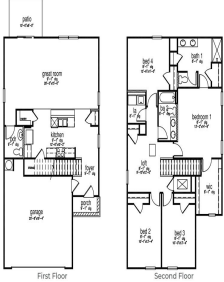

180 KITFIELD RD, MONCKS CORNER, SC 29461, USA

<https://findyourcharleston.com>

180 Kitfield Rd,
Moncks Corner, SC
29461, USA

\$392,900

READY THIS SUMMER! This homesite offers a wooded lot. Discover your dream home at Lakeview at Kitfield! Perfectly situated near incredible attractions Lake Moultrie, the Berkeley County Museum, and Old Santee Canal Park, you'll enjoy the best of small town living with all the conveniences of a bustling city just 30 minutes away. The ELSTON [...]

- 4 beds
- 2 baths
- Single Family Detached
- Residential
- Active
- 2174 sq ft

Katie Stevens Grout

Basics

MLS ID: 24008873 **Date added:** Added 4 months ago
Category: Residential **Type:** Single Family Detached
Status: Active **Bedrooms:** 4 beds
Bathrooms: 2 baths **Half baths:** 1 half bath
Area, sq ft: 2174 sq ft **Lot size, acres:** 0.23 acres
Year built: 2024 **Subdivision Name:** Lakeview at Kitfield
County Or Parish: Berkeley **MLS Area Major:** 76 - Moncks Corner Above Oakley Rd