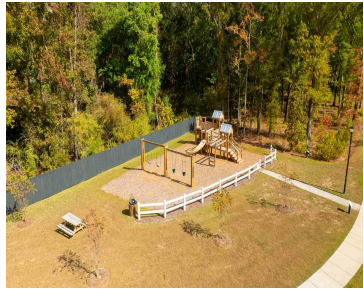

172 KITFIELD RD, MONCKS CORNER, SC 29461, USA

<https://findyourcharleston.com>

172 Kitfield Rd,
Moncks Corner, SC
29461, USA

READY THIS SUMMER! This homesite is back-to-back with an adjacent home. Discover your dream home at Lakeview at Kitfield! Perfectly situated near incredible attractions Lake Moultrie, the Berkeley County Museum, and Old Santee Canal Park, you'll enjoy the best of small town living with all the conveniences of a bustling city just 30 minutes away. The [...]

Katie Stevens Grout

- 5 beds
- 3 baths
- Single Family Detached
- Residential
- Active
- 2721 sq ft

Basics

MLS ID: 24014223 **Date added:** Added 6 months ago
Category: Residential **Type:** Single Family Detached
Status: Active **Bedrooms:** 5 beds
Bathrooms: 3 baths **Half baths:** 1 half bath
Area, sq ft: 2721 sq ft **Lot size, acres:** 0.27 acres
Year built: 2024 **Subdivision Name:** Lakeview at Kitfield
County Or Parish: Berkeley **MLS Area Major:** 76 - Moncks Corner Above Oakley Rd