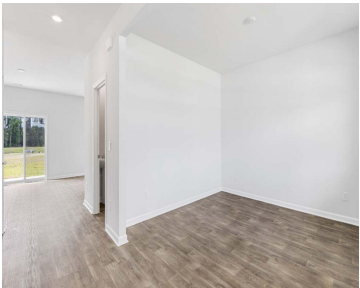

174 KITFIELD RD, MONCKS CORNER, SC 29461, USA

<https://findyourcharleston.com>

174 Kitfield Rd,
Moncks Corner, SC
29461, USA

\$420,900

READY THIS SUMMER! This homesite offers a wooded lot. Discover your dream home at Lakeview at Kitfield! Perfectly situated near incredible attractions Lake Moultrie, the Berkeley County Museum, and Old Santee Canal Park, you'll enjoy the best of small town living with all the conveniences of a bustling city just 30 minutes away. The GALEN [...]

- 4 beds
- 2 baths
- Single Family Detached
- Residential
- Active
- 2340 sq ft

Katie Stevens Grout

Basics

MLS ID: 24012064 **Date added:** Added 4 months ago
Category: Residential **Type:** Single Family Detached
Status: Active **Bedrooms:** 4 beds
Bathrooms: 2 baths **Half baths:** 1 half bath
Area, sq ft: 2340 sq ft **Lot size, acres:** 0.28 acres
Year built: 2024 **Subdivision Name:** Lakeview at Kitfield
County Or Parish: Berkeley **MLS Area Major:** 76 - Moncks Corner Above Oakley Rd

Water Source: Public **Patio & Porch Features:** Patio
Architectural Style: Traditional **Sewer:** Public Sewer
Cooling Yes/ No: 1 **Window Features:** Thermal Windows/Doors
Cooling: Central Air **Interior Features:** Ceiling - Smooth, Kitchen Island, Walk-In Closet(s), Eat-in Kitchen, Family, Living/Dining Combo, Pantry
Heating: Electric, Forced Air **Flooring:** Vinyl