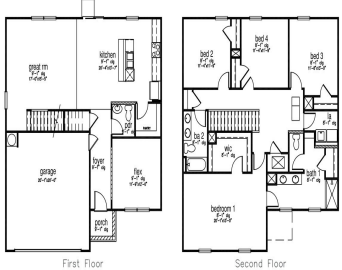

READY THIS SUMMER! This homesite offers a wooded lot. Discover your dream home at Lakeview at Kitfield! Perfectly situated near incredible attractions Lake Moultrie, the Berkeley County Museum, and Old Santee Canal Park, you'll enjoy the best of small town living with all the conveniences of a bustling city just 30 minutes away. The GALEN [...]

- 4 beds
- 2 baths
- Single Family Detached
- Residential
- Active
- 2340 sq ft

Katie Stevens Grout