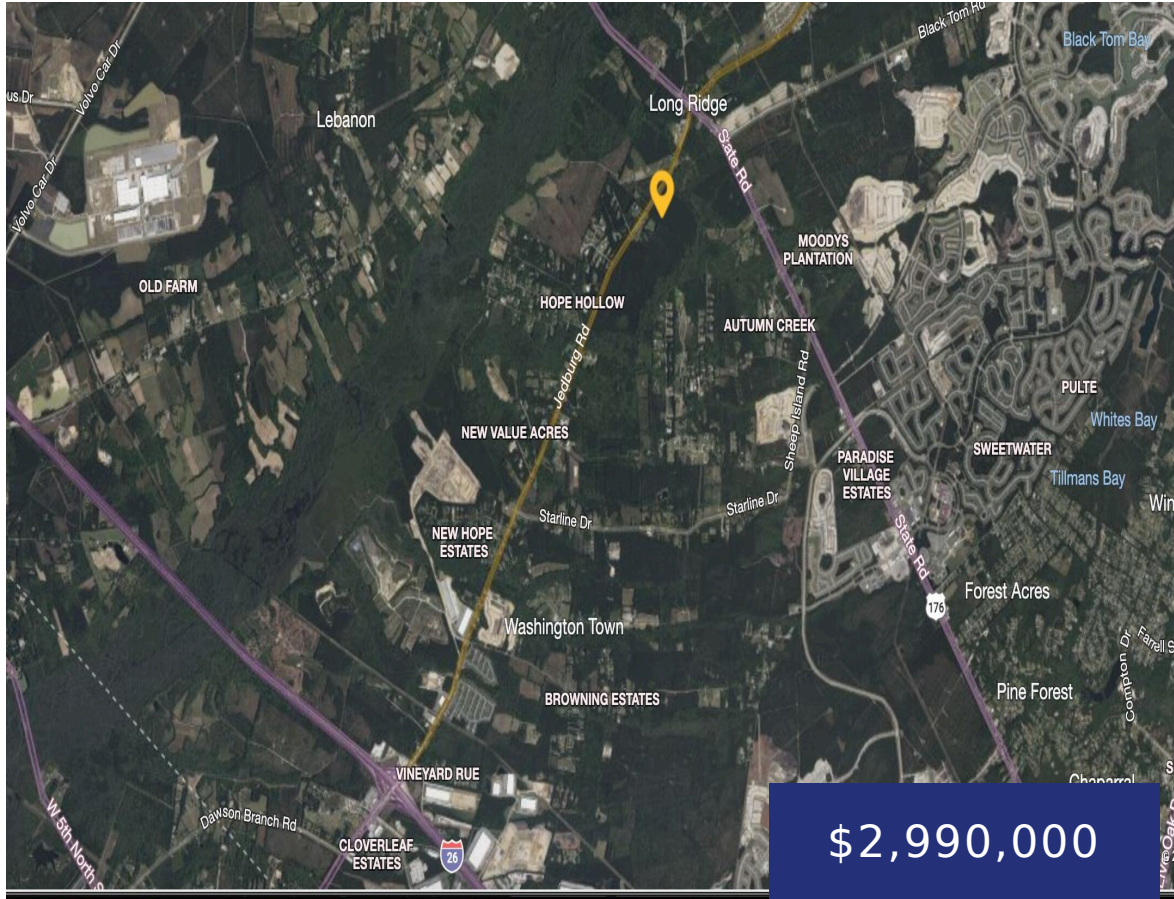

# 17821 JEDBURG RD, SUMMERVILLE, SC 29483, USA

<https://findyourcharleston.com>

17821 Jedburg Rd,  
Summerville, SC  
29483, USA

Beautiful spot right on Jedburg Road close to the intersection of Hwy. 176 and Jedburg Road. Property has not been cleared so make it your own. Perfect for residential homesite, family compound, or commercial. Other properties adjoining may be interested in selling if more land is what you need. Minutes to Cane Bay and I-26. [...]

## Basics

**MLS ID:** 24014980

**Date added:** Added 5 months ago

**Category:** Land

**Status:** Active

**Lot size, acres:** 13.12 acres

**Subdivision Name:** Lebanon Area

**County Or Parish:** Berkeley

**MLS Area Major:** 74 - Summerville, Ladson, Berkeley Cty

---