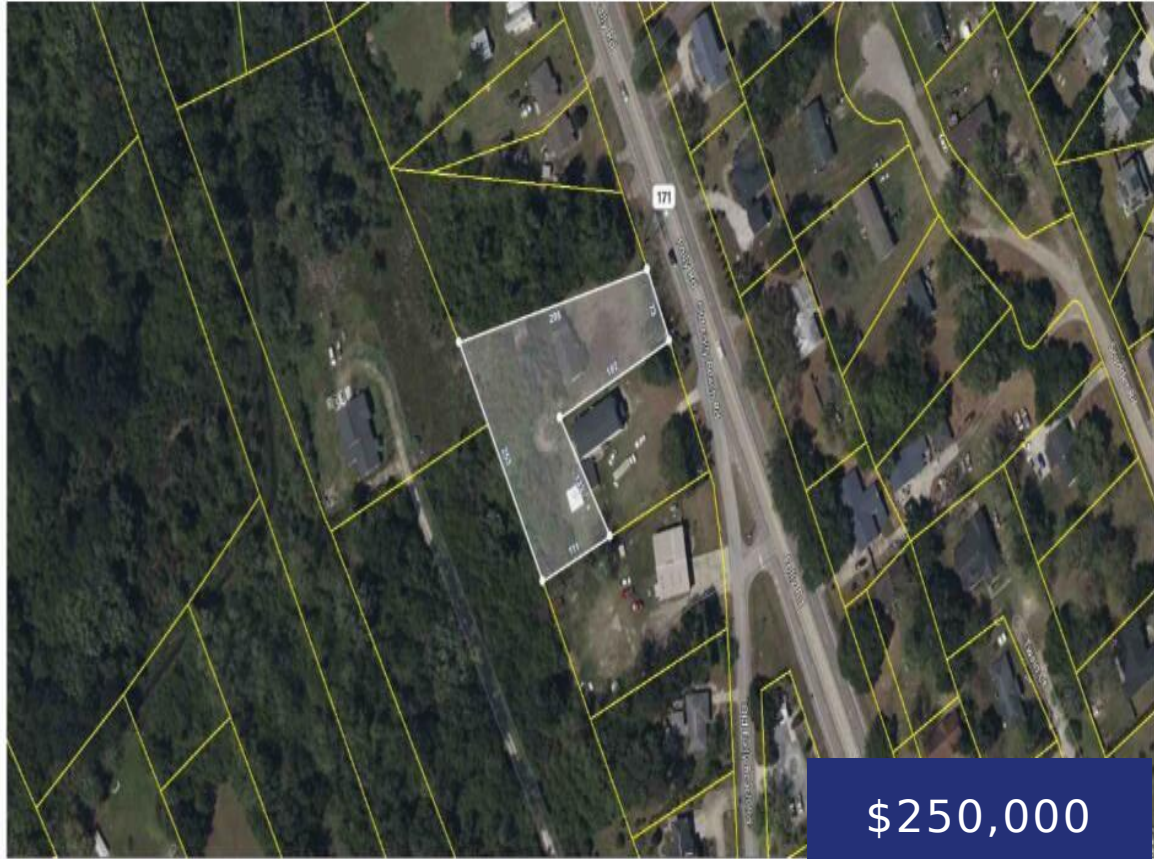

# 1831 FOLLY RD, CHARLESTON, SC 29412, USA

<https://findyourcharleston.com>

1831 Folly Rd,  
Charleston, SC  
29412, USA

Sizable lot located in the heart of development on James Island. Options to connect to the public sewer and water.. Minutes from Folly Beach with direct access & egress to Folly Rd. Property has gone through the probate and appraisal (required by the judge) process.

## Basics

**MLS ID:** 24015130

**Category:** Land

**Lot size, acres:** 0.9 acres

**County Or Parish:** Charleston

**Date added:** Added 5 months ago

**Status:** Active

**Subdivision Name:** None

**MLS Area Major:** 21 - James Island

---