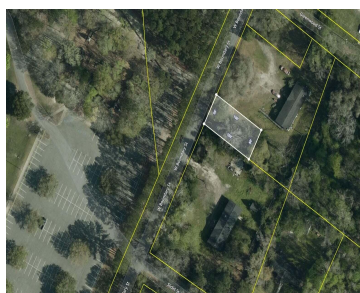

**184 W BOUNDARY ST, SUMMERVILLE, SC 29485, USA**

<https://findyourcharleston.com>

184 W Boundary St,  
Summerville, SC  
29485, USA

Buildable lot across from Gahagan Park, minutes from Downtown Summerville, SC. Public utilities at the road. Lot measures 50' x 100'. Seller is completing a survey and that will be added to documents section once available.

- Land
- Active

**Peter Kouten**

**Basics**

**MLS ID:** 25007108

**Date added:** Added 7 months ago

**Category:** Land

**Status:** Active

**Lot size, acres:** 0.11 acres

**Subdivision Name:** None

**County Or Parish:** Charleston

**MLS Area Major:** 32 - N.Charleston, Summerville, Ladson, Outside I-526

---