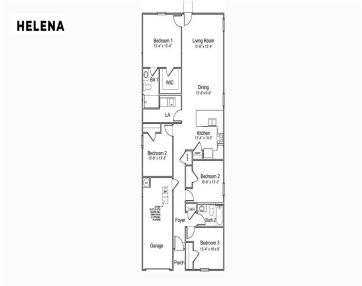

140 IVORY SHADOW RD, MONCKS CORNER, SC 29461, USA

<https://findyourcharleston.com>

140 Ivory Shadow Rd, Moncks Corner, SC 29461, USA

\$367,440

READY THIS SPRING! This homesite offers a pond view. Pine Hills in Cane Bay, Summerville, South Carolina, offers a serene suburban lifestyle. Nestled amidst lush landscapes, it features elegant homes, friendly neighbors, and excellent schools. Residents enjoy nearby parks, shopping, and dining, making it a family-friendly haven with a charming. Southern atmosphere. Amenities include 3 [...]

- 4 beds
- 2 baths
- Single Family Detached
- Residential
- Active
- 1482 sq ft

Katie Stevens Grout

Basics

MLS ID: 24007275

Category: Residential

Status: Active

Bathrooms: 2 baths

Lot size, acres: 0.14 acres

Subdivision Name: Cane Bay Plantation

MLS Area Major: 74 - Summerville, Ladson, Berkeley Cty

Date added: Added 4 months ago

Type: Single Family Detached

Bedrooms: 4 beds

Area, sq ft: 1482 sq ft

Year built: 2024