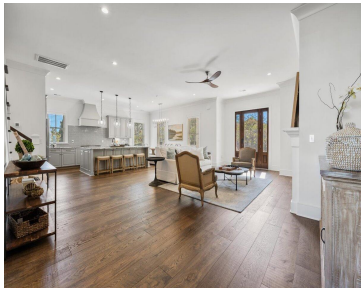

# 2008 IRONSTONE ALY, CHARLESTON, SC 29407, USA

<https://findyourcharleston.com>

2008 Ironstone Aly,  
Charleston, SC  
29407, USA

Discover the epitome of luxury living at the former model home of The Settlement, a prestigious historic subdivision in West Ashley. This exquisite Bull floorplan residence spans 3,058 square feet and boasts impeccable craftsmanship and over \$55,000 in upgrades. Step inside to find gorgeous Cosmos Calacatta Quartz countertops gracing the kitchen and bathrooms, complemented by [...]

## Amenities & Features

**Water Source:** Public      **Patio & Porch Features:** Front Porch  
**Architectural Style:** Colonial, Traditional      **Sewer:** Public Sewer  
**Exterior Features:** Balcony      **Cooling Yes/ No:** 1  
**Window Features:** Thermal Windows/Doors, Window Treatments, ENERGY STAR Qualified Windows      **Cooling:** Central Air  
**Interior Features:** Ceiling - Smooth, High Ceilings, Kitchen Island, Walk-In Closet(s), Ceiling Fan(s), Great, Loft, Pantry      **Heating:** Forced Air  
**Flooring:** Marble, Wood      **Fireplace Features:** Great Room, One