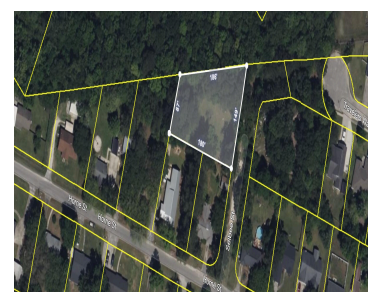

201 SELBEE ST, MONCKS CORNER, SC 29461, USA

<https://findyourcharleston.com>

201 Selbee St,
Moncks Corner, SC
29461, USA

In town property completely secluded and adjoining a 23 acre parcel that includes HomeTelecom's baseball field. No HOA means you can park your boat and RV right in your yard along with your shed or workshop. This lot is situated on the end of a street with only one other home in an established community. [...]

- Land
- Active

Jay Law

Basics

MLS ID: 24017634

Date added: Added 2 months ago

Category: Land

Status: Active

Lot size, acres: 0.48 acres

Subdivision Name: Old Moncks Corner

County Or Parish: Berkeley

MLS Area Major: 76 - Moncks Corner Above Oakley Rd

Hidden Info

List Office MLS Id: 9386