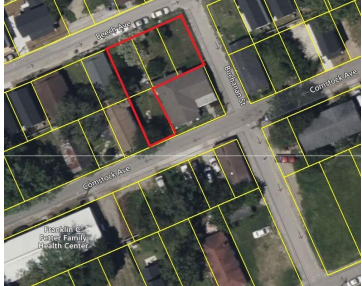

# 2030 BEECH AVE, NORTH CHARLESTON, SC 29405, USA

<https://findyourcharleston.com>

2030 Beech Ave,  
North Charleston,  
SC 29405, USA

Perfect lot to build a Charleston Single style home. 5 minutes to the up and coming NOMO area of downtown Charleston. Connects to two other lots beside it and one behind it that are available for \$85,000 each. Zoned Residential. Public water & sewer available. Property will transfer as a Quit Claim Deed. Property will [...]

## Basics

**MLS ID:** 23024665

**Date added:** Added 6 months ago

**Category:** Land

**Status:** Active Contingent

**Lot size, acres:** 0.03 acres

**Subdivision Name:** Union Heights

**County Or Parish:** Charleston