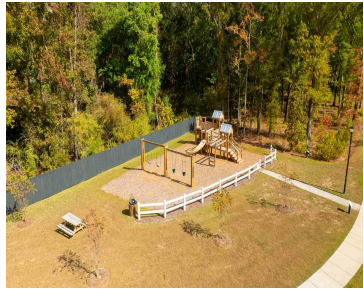

144 KITFIELD RD, MONCKS CORNER, SC 29461, USA

<https://findyourcharleston.com>

144 Kitfield Rd,
Moncks Corner, SC
29461, USA

Limited time up to \$20k finance incentive with builder's preferred lender and attorney. **READY THIS SPRING!** This homesite offers a pond view. Discover your dream home at Lakeview at Kitfield! Perfectly situated near incredible attractions Lake Moultrie, the Berkeley County Museum, and Old Santee Canal Park, you'll enjoy the best of small town living with [...]

- 4 beds
- 2 baths
- Single Family Detached
- Residential
- Active
- 2340 sq ft

Katie Stevens Grout

Basics

MLS ID: 24001008 **Date added:** Added 6 months ago
Category: Residential **Type:** Single Family Detached
Status: Active **Bedrooms:** 4 beds
Bathrooms: 2 baths **Half baths:** 1 half bath
Area, sq ft: 2340 sq ft **Lot size, acres:** 0.21 acres
Year built: 2024 **Subdivision Name:** Lakeview at Kitfield
County Or Parish: Berkeley **MLS Area Major:** 76 - Moncks Corner Above Oakley Rd