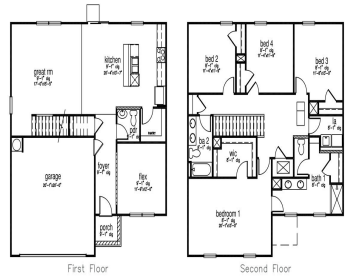

144 KITFIELD RD, MONCKS CORNER, SC 29461, USA

<https://findyourcharleston.com>

144 Kitfield Rd,
Moncks Corner, SC
29461, USA

Limited time up to $20k finance incentive with builder's preferred lender and attorney. **READY THIS SPRING!** This homesite offers a pond view. Discover your dream home at Lakeview at Kitfield! Perfectly situated near incredible attractions Lake Moultrie, the Berkeley County Museum, and Old Santee Canal Park, you'll enjoy the best of small town living with [...]

- 4 beds
- 2 baths
- Single Family Detached
- Residential
- Active
- 2340 sq ft

Katie Stevens Grout