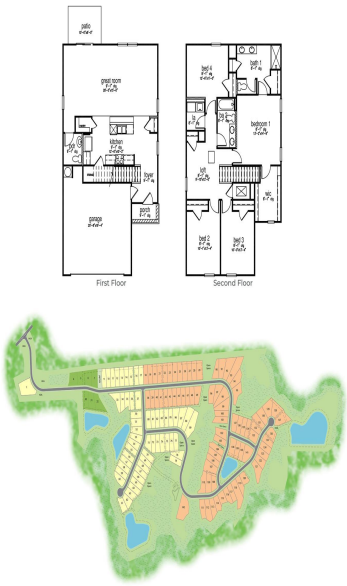

144 KITFIELD RD, MONCKS CORNER, SC 29461, USA

<https://findyourcharleston.com>

144 Kitfield Rd,
Moncks Corner, SC
29461, USA

Limited time up to \$20k finance incentive with builder's preferred lender and attorney. **READY THIS SUMMER!** This homesite offers a wooded lot. Welcome to the Elston plan, step into luxury with this 2-story floor plan with 4 bedrooms and 2 1/2 baths, situated on a private wooded lot offers a blend of spaciousness, comfort and [...]

Katie Stevens Grout

- 4 beds
- 2 baths
- Single Family Detached
- Residential
- Active
- 2174 sq ft

Basics

MLS ID: 24004207 **Date added:** Added 4 months ago
Category: Residential **Type:** Single Family Detached
Status: Active **Bedrooms:** 4 beds
Bathrooms: 2 baths **Half baths:** 1 half bath
Area, sq ft: 2174 sq ft **Lot size, acres:** 0.2 acres
Year built: 2024 **Subdivision Name:** Lakeview at Kitfield
County Or Parish: Berkeley **MLS Area Major:** 76 - Moncks Corner Above Oakley Rd