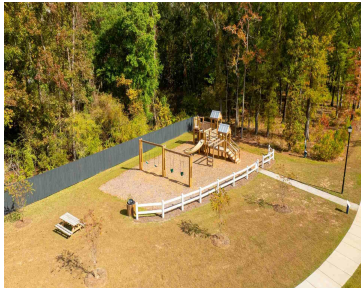

# 144 KITFIELD RD, MONCKS CORNER, SC 29461, USA

<https://findyourcharleston.com>

144 Kitfield Rd,  
Moncks Corner, SC  
29461, USA

Limited time up to \$20k finance incentive with builder's preferred lender and attorney. **READY THIS SUMMER!** This homesite offers a wooded lot. Welcome to the Elston plan, step into luxury with this 2-story floor plan with 4 bedrooms and 2 1/2 baths, situated on a private wooded lot offers a blend of spaciousness, comfort and [...]

**Katie Stevens Grout**

- 4 beds
- 2 baths
- Single Family Detached
- Residential
- Active
- 2174 sq ft

---

## Basics

**MLS ID:** 24004207      **Date added:** Added 7 months ago  
**Category:** Residential      **Type:** Single Family Detached  
**Status:** Active      **Bedrooms:** 4 beds  
**Bathrooms:** 2 baths      **Half baths:** 1 half bath  
**Area, sq ft:** 2174 sq ft      **Lot size, acres:** 0.2 acres  
**Year built:** 2024      **Subdivision Name:** Lakeview at Kitfield  
**County Or Parish:** Berkeley      **MLS Area Major:** 76 - Moncks Corner Above Oakley Rd