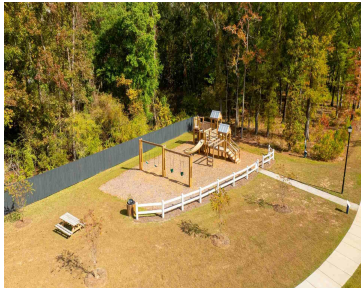

# 144 KITFIELD RD, MONCKS CORNER, SC 29461, USA

<https://findyourcharleston.com>

144 Kitfield Rd,  
Moncks Corner, SC  
29461, USA

Limited time up to \$21k finance incentive with builder's preferred lender and attorney. Welcome to your dream home! Introducing the magnificent Salem floorplan, where luxury and comfort harmoniously blend to create an unparalleled living experience. Step into this captivating two-story sanctuary boasting a spacious 2,632 square feet of meticulously crafted living space. With five bedrooms, [...]

## Basics

**MLS ID:** 24003391 **Date added:** Added 6 months ago  
**Category:** Residential **Type:** Single Family Detached  
**Status:** Active **Bedrooms:** 5 beds  
**Bathrooms:** 3 baths **Half baths:** 1 half bath  
**Area, sq ft:** 2618 sq ft **Lot size, acres:** 0.2 acres  
**Year built:** 2024 **Subdivision Name:** Lakeview at Kitfield  
**County Or Parish:** Berkeley **MLS Area Major:** 76 - Moncks Corner Above Oakley Rd