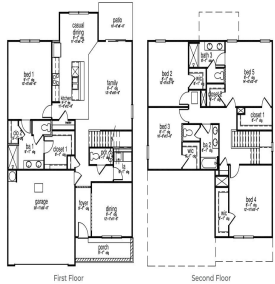

# 144 KITFIELD RD, MONCKS CORNER, SC 29461, USA

<https://findyourcharleston.com>

144 Kitfield Rd,  
Moncks Corner, SC  
29461, USA

Limited time up to \$21k finance incentive with builder's preferred lender and attorney. Welcome to your dream home! Introducing the magnificent Salem floorplan, where luxury and comfort harmoniously blend to create an unparalleled living experience. Step into this captivating two-story sanctuary boasting a spacious 2,632 square feet of meticulously crafted living space. With five bedrooms, [...]

- 5 beds
- 3 baths
- Single Family Detached
- Residential
- Active
- 2618 sq ft

**Katie Stevens Grout**

---

## Basics

**MLS ID:** 24003391      **Date added:** Added 4 months ago  
**Category:** Residential      **Type:** Single Family Detached  
**Status:** Active      **Bedrooms:** 5 beds  
**Bathrooms:** 3 baths      **Half baths:** 1 half bath  
**Area, sq ft:** 2618 sq ft      **Lot size, acres:** 0.2 acres  
**Year built:** 2024      **Subdivision Name:** Lakeview at Kitfield  
**County Or Parish:** Berkeley      **MLS Area Major:** 76 - Moncks Corner Above Oakley Rd