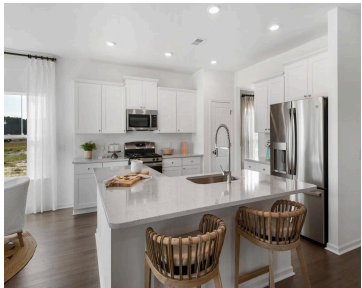

251 TUSCAN SUN ST, RIDGEVILLE, SC 29472, USA

<https://findyourcharleston.com>

251 Tuscan Sun St,
Ridgeville, SC
29472, USA

\$395,315

The adorable Litchfield is a one story with an open layout. The front exterior is graced with a lovely front porch and the 2-car garage sits back providing a long driveway. Inside you will find a foyer, 2 bedrooms and full bath. The kitchen features Quartz countertops, subway tile backsplash, stainless appliances, all overlooks the [...]

Amenities & Features

Water Source: Public

Architectural Style: Ranch

Cooling Yes/ No: 1

Interior Features: Ceiling - Smooth, Eat-in Kitchen, Entrance Foyer, Great, Pantry, Separate Dining

Flooring: Ceramic Tile