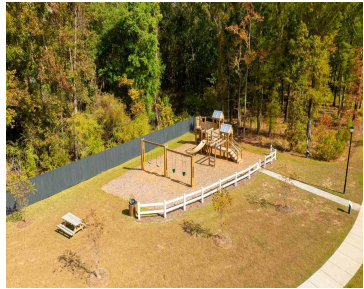

# 180 KITFIELD RD, MONCKS CORNER, SC 29461, USA

<https://findyourcharleston.com>

180 Kitfield Rd,  
Moncks Corner, SC  
29461, USA

Limited time up to \$21k finance incentive with builder's preferred lender and attorney. **READY THIS SPRING!** This homesite offers a wooded lot. Welcome to the Elle plan, step into luxury with this 2-story floor plan with 5 bedrooms and 3 1/2 baths, situated on a large lot which offers a blend of spaciousness, comfort and [...]

## Basics

**MLS ID:** 24005496      **Date added:** Added 6 months ago  
**Category:** Residential      **Type:** Single Family Detached  
**Status:** Active      **Bedrooms:** 5 beds  
**Bathrooms:** 3 baths      **Half baths:** 1 half bath  
**Area, sq ft:** 2721 sq ft      **Lot size, acres:** 0.21 acres  
**Year built:** 2024      **Subdivision Name:** Lakeview at Kitfield  
**County Or Parish:** Berkeley      **MLS Area Major:** 76 - Moncks Corner Above Oakley Rd