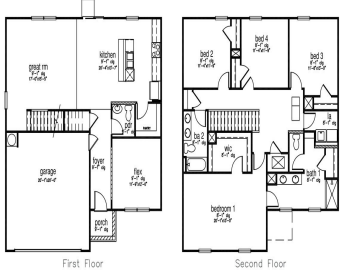

144 KITFIELD RD, MONCKS CORNER, SC 29461, USA

<https://findyourcharleston.com>

144 Kitfield Rd,
Moncks Corner, SC
29461, USA