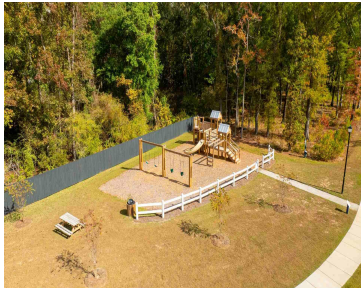

144 KITFIELD RD, MONCKS CORNER, SC 29461, USA

<https://findyourcharleston.com>

144 Kitfield Rd,
Moncks Corner, SC
29461, USA

\$418,585

Limited time up to \$21k finance incentive with builder's preferred lender and attorney. **READY NOW!** This homesite offers a wooded lot. Discover your dream home at Lakeview at Kitfield! Perfectly situated near incredible attractions Lake Moultrie, the Berkeley County Museum, and Old Santee Canal Park, you'll enjoy the best of small town living with all [...]

Katie Stevens Grout

- 4 beds
- 2 baths
- Single Family Detached
- Residential
- Active
- 2340 sq ft

Basics

MLS ID: 24005495 **Date added:** Added 6 months ago
Category: Residential **Type:** Single Family Detached
Status: Active **Bedrooms:** 4 beds
Bathrooms: 2 baths **Half baths:** 1 half bath
Area, sq ft: 2340 sq ft **Lot size, acres:** 0.2 acres
Year built: 2024 **Subdivision Name:** Lakeview at Kitfield
County Or Parish: Berkeley **MLS Area Major:** 76 - Moncks Corner Above Oakley Rd