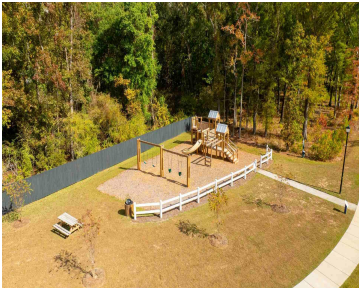

144 KITFIELD RD, MONCKS CORNER, SC 29461, USA

<https://findyourcharleston.com>

144 Kitfield Rd,
Moncks Corner, SC
29461, USA

Limited time up to \$21k finance incentive with builder's preferred lender and attorney. **READY THIS SPRING!** This homesite offers a pond view. Welcome to the Elle plan, step into luxury with this 2-story floor plan with 5 bedrooms and 3 1/2 baths, situated on a large lot which offers a blend of spaciousness, comfort and [...]

Katie Stevens Grout

- 5 beds
- 3 baths
- Single Family Detached
- Residential
- Active
- 2721 sq ft

Basics

MLS ID: 24001011 **Date added:** Added 6 months ago
Category: Residential **Type:** Single Family Detached
Status: Active **Bedrooms:** 5 beds
Bathrooms: 3 baths **Half baths:** 1 half bath
Area, sq ft: 2721 sq ft **Lot size, acres:** 0.2 acres
Year built: 2024 **Subdivision Name:** Lakeview at Kitfield
County Or Parish: Berkeley **MLS Area Major:** 76 - Moncks Corner Above Oakley Rd