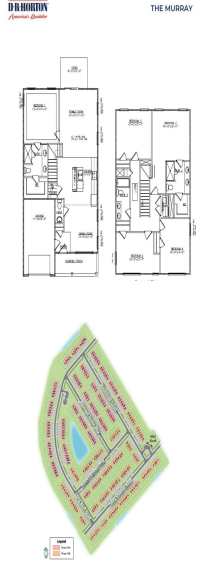

140 IVORY SHADOW RD, MONCKS CORNER, SC 29461, USA

<https://findyourcharleston.com>

140 Ivory Shadow Rd, Moncks Corner, SC 29461, USA

\$343,565

READY THIS SUMMER! This homesite offers a wooded lot. Pine Hills in Cane Bay, Summerville, South Carolina, offers a serene suburban lifestyle. Nestled amidst lush landscapes, it features elegant homes, friendly neighbors, and excellent schools. Residents enjoy nearby parks, shopping, and dining, making it a family-friendly haven with a charming. Southern atmosphere. Amenities include 3 [...]

- 5 beds
- 3 baths
- Single Family Attached
- Residential
- Active
- 2215 sq ft

Katie Stevens Grout

Basics

MLS ID: 24014923 **Date added:** Added 3 months ago
Category: Residential **Type:** Single Family Attached
Status: Active **Bedrooms:** 5 beds
Bathrooms: 3 baths **Half baths:** 1 half bath
Area, sq ft: 2215 sq ft **Lot size, acres:** 0.08 acres
Year built: 2024 **Subdivision Name:** Cane Bay Plantation
County Or Parish: Berkeley **MLS Area Major:** 74 - Summerville, Ladson, Berkeley Cty

Building Details

Stories: 2 **New Construction Yes/ No:** 1
Parking Features: 1 Car Garage, Attached **Covered Spaces:** 1
Construction Materials: Vinyl Siding **Garage Spaces:** 1
Roof: Fiberglass

Amenities & Features