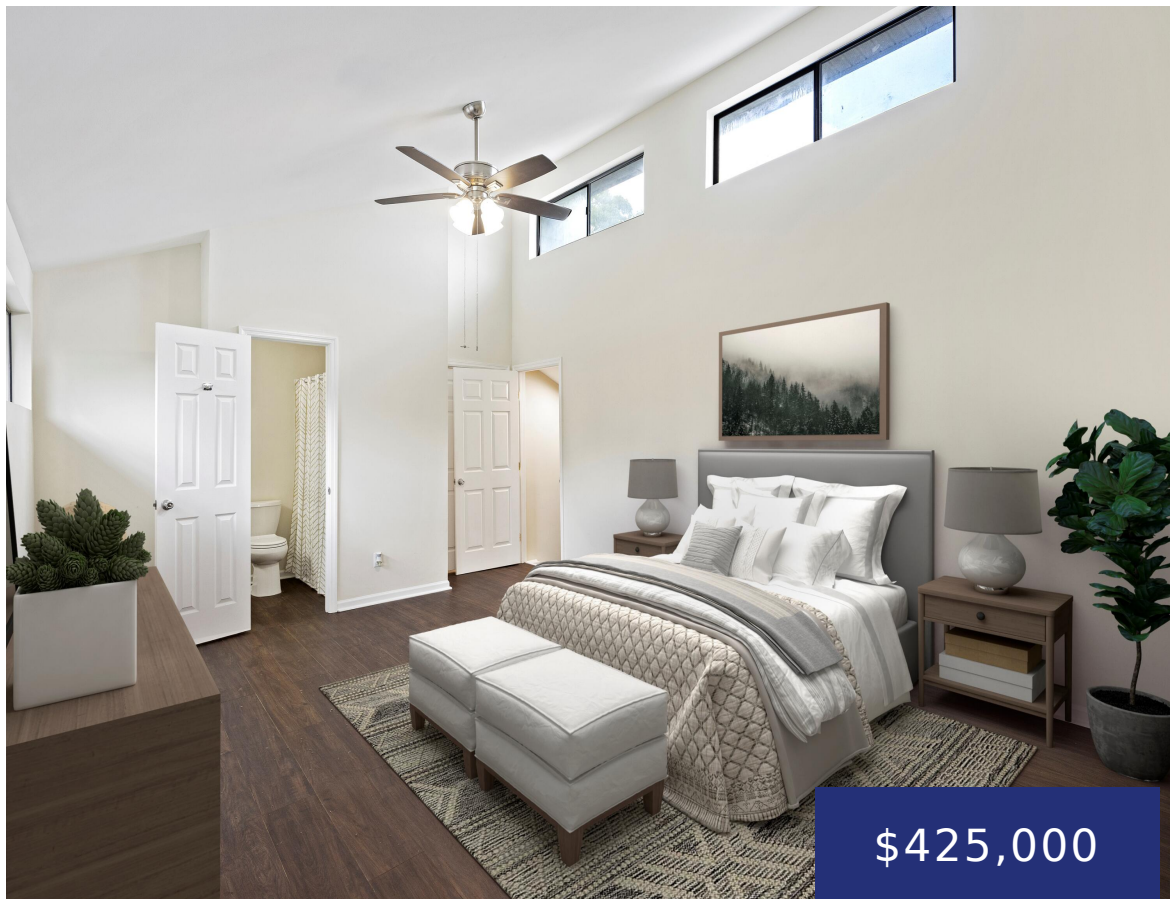

# 2317 TALL SAIL DR, CHARLESTON, SC 29414, USA

<https://findyourcharleston.com>

2317 Tall Sail Dr,  
Charleston, SC  
29414, USA

Welcome to Seagate Village! As you pull onto Tall Sail Dr., you'll immediately be greeted by wonderful landscaping and grand oaks, providing the sense of peace you seek after a long day. Look no further if you're looking for more space while enjoying the condo lifestyle. This stunning unit boasts nearly 1,500 sqft, featuring 3 spacious [...]