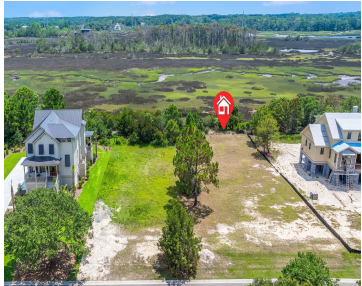

2389 RUSHLAND LANDING RD, JOHNS ISLAND, SC 29455, USA

<https://findyourcharleston.com>

2389 Rushland
Landing Rd, Johns
Island, SC 29455,
USA

Boundaries are approximate

\$459,000

Striking sunset views from one of the larger marshfront lots in the neighborhood! Rushland is a serene coastal enclave surrounded by the Intracoastal waterway and tidal marshes. There is an easement on the left side, to give you an even larger lot feel. The owner has stunning house plans that are almost complete (still time [...])

- Land
- Active

Amy Z. Powers

Google

Basics

MLS ID: 24017307

Category: Land

Lot size, acres: 0.62 acres

County Or Parish: Charleston

Date added: Added 5 months ago

Status: Active

Subdivision Name: Rushland Plantation

MLS Area Major: 23 - Johns Island

Amenities & Features

Waterfront Features: Marshfront

Hidden Info

List Office MLS Id: 9057