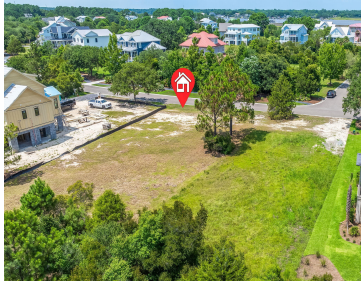

2389 RUSHLAND LANDING RD, JOHNS ISLAND, SC 29455, USA

<https://findyourcharleston.com>

2389 Rushland
Landing Rd, Johns
Island, SC 29455,
USA

\$459,000

Striking sunset views from one of the larger marshfront lots in the neighborhood! Rushland is a serene coastal enclave surrounded by the Intracoastal waterway and tidal marshes. There is an easement on the left side, to give you an even larger lot feel. The owner has stunning house plans that are almost complete (still time [...])

Amy Z. Powers

- Land
- Active

Basics

MLS ID: 24017307

Category: Land

Lot size, acres: 0.62 acres

County Or Parish: Charleston

Date added: Added 4 months ago

Status: Active

Subdivision Name: Rushland Plantation

MLS Area Major: 23 - Johns Island

Amenities & Features

Waterfront Features: Marshfront

Hidden Info

List Office MLS Id: 9057