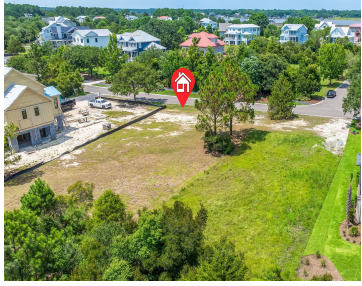

2389 RUSHLAND LANDING RD, JOHNS ISLAND, SC 29455, USA

<https://findyourcharleston.com>

2389 Rushland
Landing Rd, Johns
Island, SC 29455,
USA

Boundaries are approximate

\$459,000

Striking sunset views from one of the larger marshfront lots in the neighborhood! Rushland is a serene coastal enclave surrounded by the Intracoastal waterway and tidal marshes. There is an easement on the left side, to give you an even larger lot feel. The owner has stunning house plans that are almost complete (still time [...])

- Land
- Active

Amy Z. Powers

Google

Basics

MLS ID: 24017307

Category: Land

Lot size, acres: 0.62 acres

County Or Parish: Charleston

Date added: Added 5 months ago

Status: Active

Subdivision Name: Rushland Plantation

MLS Area Major: 23 - Johns Island

Amenities & Features

Waterfront Features: Marshfront

Hidden Info

List Office MLS Id: 9057