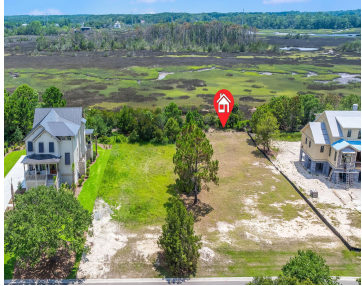

2389 RUSHLAND LANDING RD, JOHNS ISLAND, SC 29455, USA

<https://findyourcharleston.com>

2389 Rushland
Landing Rd, Johns
Island, SC 29455,
USA

\$459,000

Striking sunset views from one of the larger marshfront lots in the neighborhood! Rushland is a serene coastal enclave surrounded by the Intracoastal waterway and tidal marshes. There is an easement on the left side, to give you an even larger lot feel. The owner has stunning house plans that are almost complete (still time [...])

Amy Z. Powers

- Land
- Active

Basics

MLS ID: 24017307

Category: Land

Lot size, acres: 0.62 acres

County Or Parish: Charleston

Date added: Added 4 months ago

Status: Active

Subdivision Name: Rushland Plantation

MLS Area Major: 23 - Johns Island

Amenities & Features

Waterfront Features: Marshfront

Hidden Info

List Office MLS Id: 9057