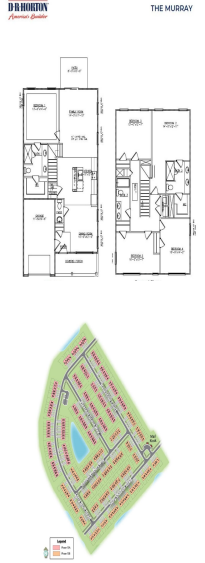

195 IVORY SHADOW RD, MONCKS CORNER, SC 29461, USA

<https://findyourcharleston.com>

195 Ivory Shadow Rd, Moncks Corner, SC 29461, USA

\$343,565

READY THIS SUMMER! Pine Hills in Cane Bay, Summerville, South Carolina, offers a serene suburban lifestyle. Nestled amidst lush landscapes, it features elegant homes, friendly neighbors, and excellent schools. Residents enjoy nearby parks, shopping, and dining, making it a family-friendly haven with a charming, Southern atmosphere. Amenities include 3 pools, with a 2-story water slide. [...]

- 5 beds
- 3 baths
- Single Family Attached
- Residential
- Active
- 2215 sq ft

Katie Grout

Basics

MLS ID: 24014204 **Date added:** Added 1 month ago
Category: Residential **Type:** Single Family Attached
Status: Active **Bedrooms:** 5 beds
Bathrooms: 3 baths **Half baths:** 1 half bath
Area, sq ft: 2215 sq ft **Lot size, acres:** 0.08 acres
Year built: 2024 **Subdivision Name:** Cane Bay Plantation
County Or Parish: Berkeley **MLS Area Major:** 74 - Summerville, Ladson, Berkeley Cty

Building Details

Stories: 2 **New Construction Yes/ No:** 1
Parking Features: 1 Car Garage, Attached **Covered Spaces:** 1
Construction Materials: Vinyl Siding **Garage Spaces:** 1
Roof: Fiberglass

Amenities & Features