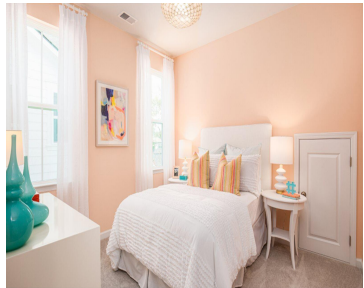

# 255 WITHERSPOON ST, SUMMERVILLE, SC 29486, USA

<https://findyourcharleston.com>

255 Witherspoon St, Summerville, SC 29486, USA

\$439,364

This two-story home features a spacious front porch ideal for outdoor living or entertaining intimate parties. There is a contemporary open space layout in the gourmet kitchen, family room and dining room with access to the covered patio, along with the owner's suite on the main floor. Upstairs is a generous loft surrounded by three [...]