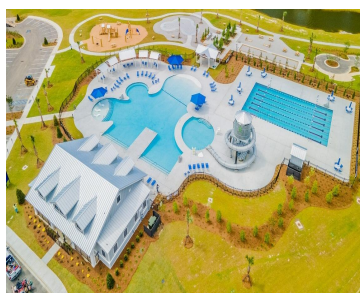

483 LK RDG BLVD, MONCKS CORNER, SC 29461, USA

<https://findyourcharleston.com>

483 Lk Rdg Blvd,
Moncks Corner, SC
29461, USA

READY THIS SUMMER! This homesite is back-to-back with an adjacent home and is an End Unit. Pine Hills in Cane Bay, Summerville, South Carolina, offers a serene suburban lifestyle. Nestled amidst lush landscapes, it features elegant homes, friendly neighbors, and excellent schools. Residents enjoy nearby parks, shopping, and dining, making it a family-friendly haven with [...]

- 4 beds
- 2 baths
- Single Family Attached
- Residential
- Active Contingent
- 1763 sq ft

Katie Stevens Grout

Basics

MLS ID: 24007128 **Date added:** Added 6 months ago
Category: Residential **Type:** Single Family Attached
Status: Active Contingent **Bedrooms:** 4 beds
Bathrooms: 2 baths **Half baths:** 1 half bath
Area, sq ft: 1763 sq ft **Lot size, acres:** 0.13 acres
Year built: 2024 **Subdivision Name:** Cane Bay Plantation
County Or Parish: Berkeley **MLS Area Major:** 74 - Summerville, Ladson, Berkeley Cty