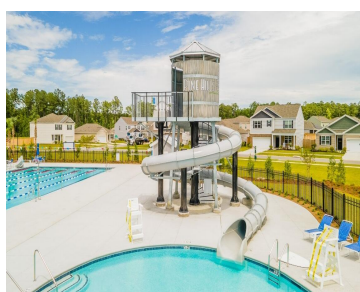

483 LK RDG BLVD, MONCKS CORNER, SC 29461, USA

<https://findyourcharleston.com>

483 Lk Rdg Blvd,
Moncks Corner, SC
29461, USA

READY THIS SUMMER! This homesite is back-to-back with an adjacent home and is an End Unit. Pine Hills in Cane Bay, Summerville, South Carolina, offers a serene suburban lifestyle. Nestled amidst lush landscapes, it features elegant homes, friendly neighbors, and excellent schools. Residents enjoy nearby parks, shopping, and dining, making it a family-friendly haven with [...]

- 4 beds
- 2 baths
- Single Family Attached
- Residential
- Active Contingent
- 1763 sq ft

Katie Stevens Grout

Basics

MLS ID: 24007128 **Date added:** Added 6 months ago
Category: Residential **Type:** Single Family Attached
Status: Active Contingent **Bedrooms:** 4 beds
Bathrooms: 2 baths **Half baths:** 1 half bath
Area, sq ft: 1763 sq ft **Lot size, acres:** 0.13 acres
Year built: 2024 **Subdivision Name:** Cane Bay Plantation
County Or Parish: Berkeley **MLS Area Major:** 74 - Summerville, Ladson, Berkeley Cty