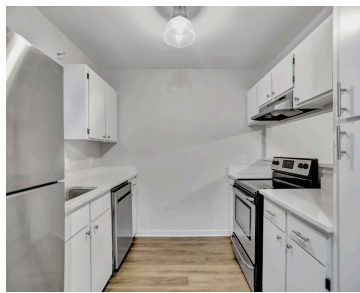

2765 JOBEE DR APT 1, CHARLESTON, SC 29414, USA

<https://findyourcharleston.com>

2765 Jobee Dr Apt
1, Charleston, SC
29414, USA

\$1,700

Welcome to your charming unit in West Ashley! This second-floor condo offers the perfect blend of comfort and convenience. Step inside to discover 925 square feet of well-designed space featuring laminate flooring throughout. The living area is bright and inviting, ideal for relaxing or entertaining guests. The kitchen is efficiently laid out with modern appliances [...]

Building Details

Stories: 2 **Parking Features:** Off Street

Amenities & Features

Water Source: Public **Patio & Porch Features:** Patio
Architectural Style: Traditional **Sewer:** Public Sewer
Cooling Yes/ No: 1 **Cooling:** Central Air
Interior Features: Entrance Foyer, Living/Dining Combo **Heating:** Heat Pump
Furnished: Unfurnished **Fireplace Features:** One