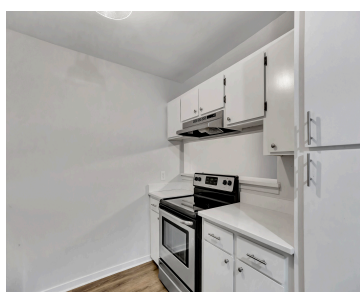

2765 JOBEE DR APT 1, CHARLESTON, SC 29414, USA

<https://findyourcharleston.com>

2765 Jobee Dr Apt
1, Charleston, SC
29414, USA

\$1,700

Welcome to your charming unit in West Ashley! This second-floor condo offers the perfect blend of comfort and convenience. Step inside to discover 925 square feet of well-designed space featuring laminate flooring throughout. The living area is bright and inviting, ideal for relaxing or entertaining guests. The kitchen is efficiently laid out with modern appliances [...]

Building Details

Stories: 2 **Parking Features:** Off Street

Amenities & Features

Water Source: Public **Patio & Porch Features:** Patio
Architectural Style: Traditional **Sewer:** Public Sewer
Cooling Yes/ No: 1 **Cooling:** Central Air
Interior Features: Entrance Foyer, Living/Dining Combo **Heating:** Heat Pump
Furnished: Unfurnished **Fireplace Features:** One