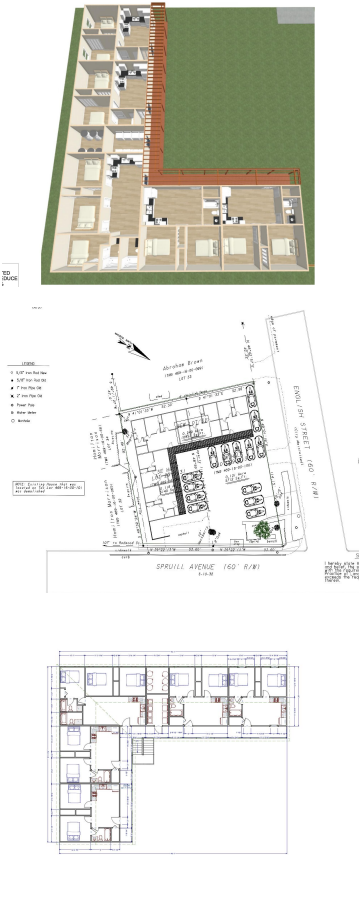

# 2829 SPRUILL AVE, NORTH CHARLESTON, SC 29405, USA

<https://findyourcharleston.com>

2829 Spruill Ave,  
North Charleston,  
SC 29405, USA

\$475,000

Attention All Opportunity Fund and Multi-Unit buyers!!! This commercial lot Located at 2829 Spruill Ave will convey a set of approved Civil Engineered plans for a 10-unit residential building with 22 bedrooms and 20 bathrooms. Approval will take 90 days to complete. This property is centrally located near the new offramp for the port, connecting [...]

## Basics

**MLS ID:** 24000818

**Category:** Land

**Lot size, acres:** 0.25 acres

**County Or Parish:** Charleston

**Date added:** Added 6 months ago

**Status:** Active

**Subdivision Name:** Chicora Place