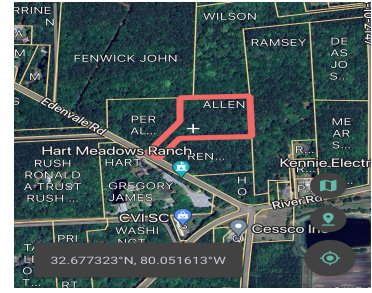

# 2856 EDENVALE RD, JOHNS ISLAND, SC 29455, USA

<https://findyourcharleston.com>

2856 Edenvale Rd,  
Johns Island, SC  
29455, USA

Nestled amidst the picturesque landscapes of Johns Island, this exceptional 5.58-acre vacant land parcel offers an unparalleled opportunity to create your dream equestrian estate. With its prime location near Mullet Hall Equestrian Center and Kiawah Island, you'll have convenient access to world-class riding facilities, scenic trails, and the pristine beaches of Kiawah. Embrace the tranquility [...]

## Basics

**MLS ID:** 24019040

**Category:** Land

**Lot size, acres:** 5.58 acres

**County Or Parish:** Charleston

**Date added:** Added 2 months ago

**Status:** Active

**Subdivision Name:** Johns Island

**MLS Area Major:** 23 - Johns Island

---