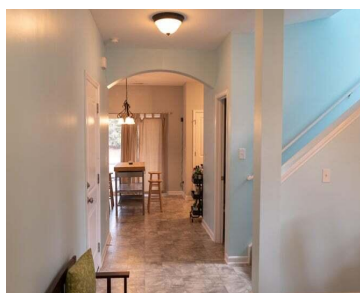

# 292 MAYFIELD DR, GOOSE CREEK, SC 29445, USA

<https://findyourcharleston.com>

292 Mayfield Dr,  
Goose Creek, SC  
29445, USA

\$2,200

Well maintained, two story home in Brickhope Plantation for rent! This home features a large kitchen, formal dining room, family room, and 4 upstairs bedrooms. Conveniently located near HWY 52. Lawn maintenance and trash pickup is included. Home will be available for occupancy on June 1, 2024.