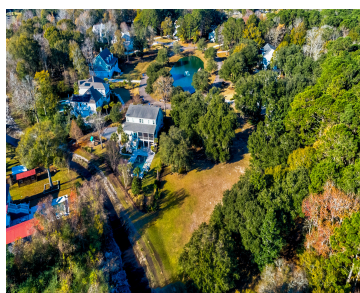

# 2983 OLD TAVERN CT, MT PLEASANT, SC 29466, USA

<https://findyourcharleston.com>

2983 Old Tavern Ct,  
Mt Pleasant, SC  
29466, USA

Beautiful 1.5 acre lot in Yough Hall off of Porcher's Bluff Rd that borders Oakland Plantation with is protected by the East Cooper Land Trust and will never be developed. Yough Hall consists of 13 lots with 2983 being the last vacant lot in the neighborhood. Property is located in Charleston county so it will [...]

## Basics

**MLS ID:** 23028074

**Date added:** Added 6 months ago

**Category:** Land

**Status:** Active

**Lot size, acres:** 1.51 acres

**Subdivision Name:** Yough Hall

**County Or Parish:** Charleston **MLS Area Major:** 41 - Mt Pleasant N of IOP Connector