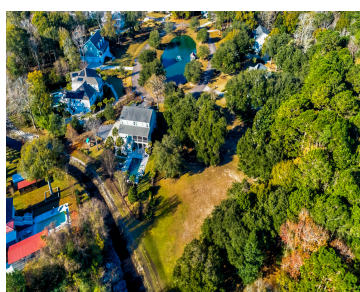

# 2983 OLD TAVERN CT, MT PLEASANT, SC 29466, USA

<https://findyourcharleston.com>

2983 Old Tavern Ct,  
Mt Pleasant, SC  
29466, USA

Beautiful 1.5 acre lot in Yough Hall off of Porcher's Bluff Rd that borders Oakland Plantation with is protected by the East Cooper Land Trust and will never be developed. Yough Hall consists of 13 lots with 2983 being the last vacant lot in the neighborhood. Property is located in Charleston county so it will [...]

## Basics

**MLS ID:** 23028074

**Date added:** Added 6 months ago

**Category:** Land

**Status:** Active

**Lot size, acres:** 1.51 acres

**Subdivision Name:** Yough Hall

**County Or Parish:** Charleston **MLS Area Major:** 41 - Mt Pleasant N of IOP Connector