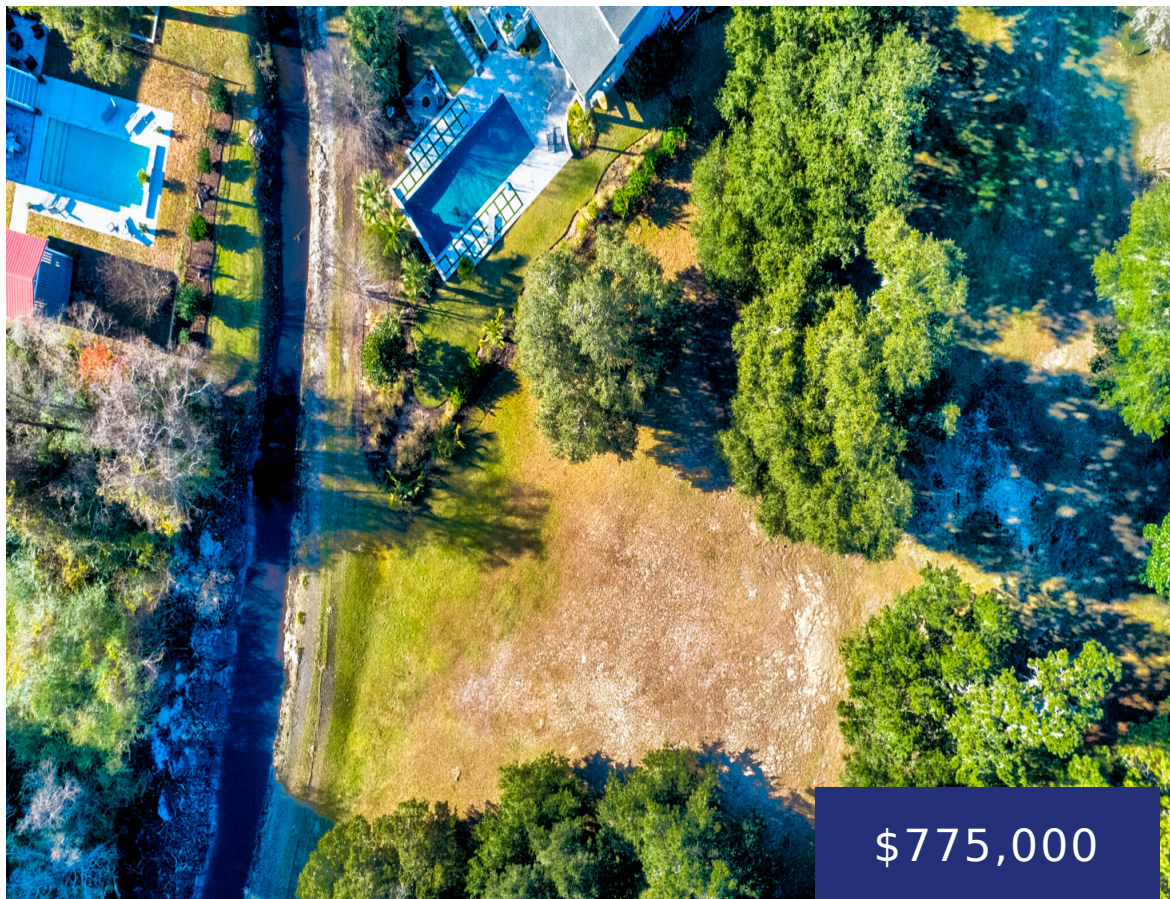

# 2983 OLD TAVERN CT, MT PLEASANT, SC 29466, USA

<https://findyourcharleston.com>

2983 Old Tavern Ct,  
Mt Pleasant, SC  
29466, USA

Beautiful 1.5 acre lot in Yough Hall off of Porcher's Bluff Rd that borders Oakland Plantation with is protected by the East Cooper Land Trust and will never be developed. Yough Hall consists of 13 lots with 2983 being the last vacant lot in the neighborhood. Property is located in Charleston county so it will [...]

## Basics

**MLS ID:** 23028074

**Date added:** Added 6 months ago

**Category:** Land

**Status:** Active

**Lot size, acres:** 1.51 acres

**Subdivision Name:** Yough Hall

**County Or Parish:** Charleston **MLS Area Major:** 41 - Mt Pleasant N of IOP Connector