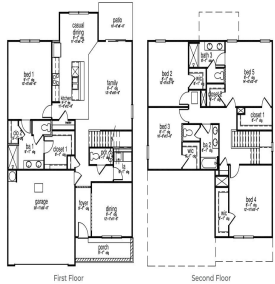

180 KITFIELD RD, MONCKS CORNER, SC 29461, USA

<https://findyourcharleston.com>

180 Kitfield Rd,
Moncks Corner, SC
29461, USA

Limited time up to \$27k finance incentive with builder's preferred lender and attorney. **READY THIS SPRING!** This homesite is back-to-back with an adjacent home. Welcome to your dream home! Introducing the magnificent Salem floorplan, where luxury and comfort harmoniously blend to create an unparalleled living experience. Step into this captivating two-story sanctuary boasting a spacious 2,632 [...]

- 5 beds
- 3 baths
- Single Family Detached
- Residential
- Active
- 2618 sq ft

Katie Stevens Grout

Basics

MLS ID: 24004219 **Date added:** Added 4 months ago
Category: Residential **Type:** Single Family Detached
Status: Active **Bedrooms:** 5 beds
Bathrooms: 3 baths **Half baths:** 1 half bath
Area, sq ft: 2618 sq ft **Lot size, acres:** 0.2 acres
Year built: 2024 **Subdivision Name:** Lakeview at Kitfield
County Or Parish: Berkeley **MLS Area Major:** 76 - Moncks Corner Above Oakley Rd