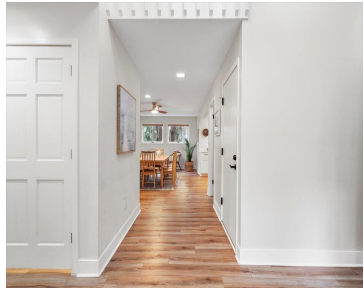

# 3080 MARSHGATE DR, JOHNS ISLAND, SC 29455, USA

<https://findyourcharleston.com>

3080 Marshgate Dr,  
Johns Island, SC  
29455, USA

\$1,549,000

Welcome to 3080 Marshgate Dr, a hidden gem on Seabrook Island offering incredible potential in a stunning natural setting. This 5-bedroom, 4.5-bath residence, with 3,303 SF of space, awaits your personal touch, making it a perfect canvas for creating your dream coastal retreat. Nestled on the edge of the marsh, this home provides enchanting views, presenting [...]