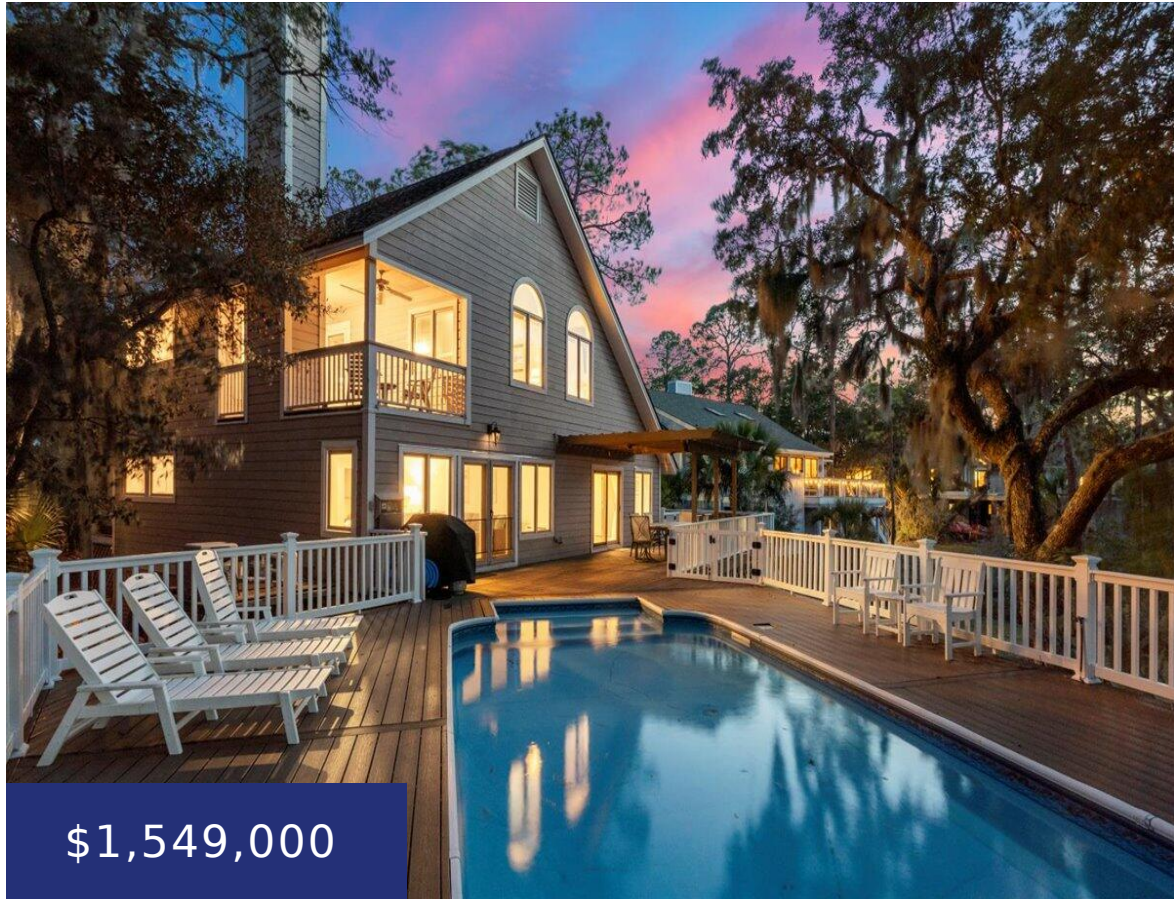

# 3080 MARSHGATE DR, JOHNS ISLAND, SC 29455, USA

<https://findyourcharleston.com>

3080 Marshgate Dr,  
Johns Island, SC  
29455, USA

\$1,549,000

Welcome to 3080 Marshgate Dr, a hidden gem on Seabrook Island offering incredible potential in a stunning natural setting. This 5-bedroom, 4.5-bath residence, with 3,303 SF of space, awaits your personal touch, making it a perfect canvas for creating your dream coastal retreat. Nestled on the edge of the marsh, this home provides enchanting views, presenting [...]

- 5 beds
- 4 baths
- Single Family Detached
- Residential
- Active
- 3303 sq ft

**Toula Digiovanni**

---

**Date added:** Added 1 week ago

**Type:** Single Family Detached

**Bedrooms:** 5 beds

**Half baths:** 1 half bath

**Lot size, acres:** 0.42 acres

**Subdivision Name:** Seabrook Island

**MLS Area Major:** 30 - Seabrook