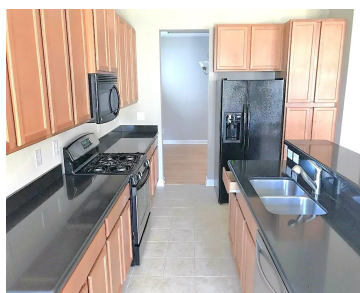

# 310 NUTTALL DR, SUMMERVILLE, SC 29486, USA

<https://findyourcharleston.com>

310 Nuttall Dr,  
Summerville, SC  
29486, USA

\$2,400

Welcome to Linder Preserve at Cane Bay Plantation! This two-story, four-bedroom, three-full-bath home offers luxurious living in a residential community close to restaurants, shopping, medical offices, and I26. Upon entering, a bright and spacious main floor welcomes you with neutral colors and an open living space filled with natural light. The heart of the home is [...]

## Amenities & Features

**Water Source:** Public      **Patio & Porch Features:** Patio  
**Architectural Style:** Traditional      **Sewer:** Public Sewer  
**Cooling Yes/ No:** 1      **Cooling:** Central Air  
**Interior Features:** Ceiling Fan(s), Eat-in Kitchen, Formal Living, Separate Dining      **Heating:** Forced Air  
**Furnished:** Unfurnished      **Flooring:** Ceramic Tile, Vinyl, Wood  
**Fireplace Features:** Living Room      **Fencing:** Privacy, Fence - Wooden Enclosed