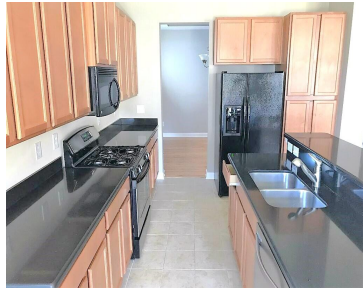

# 310 NUTTALL DR, SUMMERVILLE, SC 29486, USA

<https://findyourcharleston.com>

310 Nuttall Dr,  
Summerville, SC  
29486, USA

\$2,400

Welcome to Linder Preserve at Cane Bay Plantation! This two-story, four-bedroom, three-full-bath home offers luxurious living in a residential community close to restaurants, shopping, medical offices, and I26. Upon entering, a bright and spacious main floor welcomes you with neutral colors and an open living space filled with natural light. The heart of the home is [...]

## Amenities & Features

**Water Source:** Public      **Patio & Porch Features:** Patio  
**Architectural Style:** Traditional      **Sewer:** Public Sewer  
**Cooling Yes/ No:** 1      **Cooling:** Central Air  
**Interior Features:** Ceiling Fan(s), Eat-in Kitchen, Formal Living, Separate Dining      **Heating:** Forced Air  
**Furnished:** Unfurnished      **Flooring:** Ceramic Tile, Vinyl, Wood  
**Fireplace Features:** Living Room      **Fencing:** Privacy, Fence - Wooden Enclosed