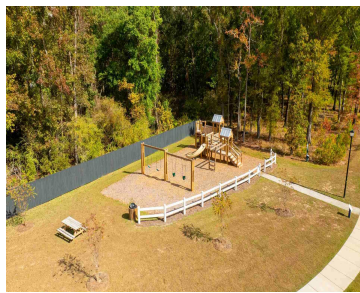

180 KITFIELD RD, MONCKS CORNER, SC 29461, USA

<https://findyourcharleston.com>

180 Kitfield Rd,
Moncks Corner, SC
29461, USA

Limited time up to \$27k finance incentive with builder's preferred lender and attorney. **READY THIS SUMMER!** Welcome to the Elston plan, offering a 2-story floor plan with 4 bedrooms and 2 1/2 baths, situated on a private wooded lot offers a blend of spaciousness, comfort and natural surroundings. The wooded lot provides privacy and tranquility, [...]

Katie Stevens Grout

- 4 beds
- 2 baths
- Single Family Detached
- Residential
- Active
- 2174 sq ft

Basics

MLS ID: 24006172 **Date added:** Added 7 months ago
Category: Residential **Type:** Single Family Detached
Status: Active **Bedrooms:** 4 beds
Bathrooms: 2 baths **Half baths:** 1 half bath
Area, sq ft: 2174 sq ft **Lot size, acres:** 0.2 acres
Year built: 2024 **Subdivision Name:** Lakeview at Kitfield
County Or Parish: Berkeley **MLS Area Major:** 76 - Moncks Corner Above Oakley Rd