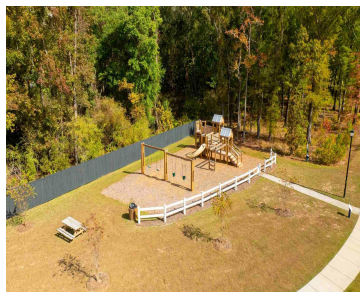

# 180 KITFIELD RD, MONCKS CORNER, SC 29461, USA

<https://findyourcharleston.com>

180 Kitfield Rd,  
Moncks Corner, SC  
29461, USA

Limited time up to \$29k finance incentive with builder's preferred lender and attorney. **READY THIS SPRING!** This homesite is back-to-back with an adjacent home. Welcome to the Elle plan, step into luxury with this 2-story floor plan with 5 bedrooms and 3 1/2 baths, situated on a large lot which offers a blend of spaciousness, [...]

- 5 beds
- 3 baths
- Single Family Detached
- Residential
- Active
- 2721 sq ft

**Katie Stevens Grout**

---

## Basics

**MLS ID:** 24004224      **Date added:** Added 6 months ago  
**Category:** Residential      **Type:** Single Family Detached  
**Status:** Active      **Bedrooms:** 5 beds  
**Bathrooms:** 3 baths      **Half baths:** 1 half bath  
**Area, sq ft:** 2721 sq ft      **Lot size, acres:** 0.2 acres  
**Year built:** 2024      **Subdivision Name:** Lakeview at Kitfield  
**County Or Parish:** Berkeley      **MLS Area Major:** 76 - Moncks Corner Above Oakley Rd