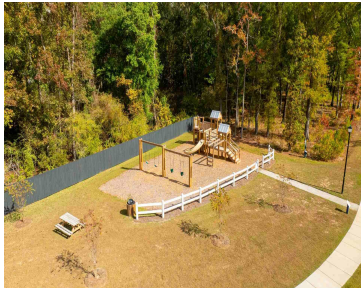

144 KITFIELD RD, MONCKS CORNER, SC 29461, USA

<https://findyourcharleston.com>

144 Kitfield Rd,
Moncks Corner, SC
29461, USA

Limited time up to \$20k finance incentive with builder's preferred lender and attorney. **READY THIS SPRING!** This homesite is back-to-back with an adjacent home. Welcome to the Elston plan, step into luxury with this 2-story floor plan with 4 bedrooms and 2 1/2 baths, situated on a large lot which offers a blend of spaciousness, [...]

Katie Stevens Grout

- 4 beds
- 2 baths
- Single Family Detached
- Residential
- Active
- 2174 sq ft

Basics

MLS ID: 24003390 **Date added:** Added 6 months ago
Category: Residential **Type:** Single Family Detached
Status: Active **Bedrooms:** 4 beds
Bathrooms: 2 baths **Half baths:** 1 half bath
Area, sq ft: 2174 sq ft **Lot size, acres:** 0.3 acres
Year built: 2024 **Subdivision Name:** Lakeview at Kitfield
County Or Parish: Berkeley **MLS Area Major:** 76 - Moncks Corner Above Oakley Rd