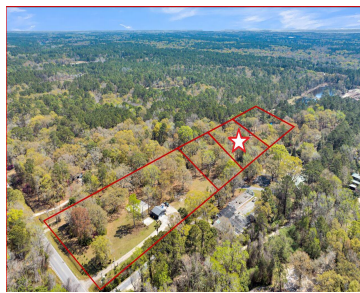

# 3205 DUCK POND RD, JOHNS ISLAND, SC 29455, USA

<https://findyourcharleston.com>

3205 Duck Pond Rd, Johns Island, SC 29455, USA

Welcome to your very own slice of southern paradise in Johns Island, SC! Nestled just a picturesque bridge drive away from Historic Downtown Charleston, Folly Beach, and Kiawah Beach, this highly sought-after area offers the perfect blend of tranquility and convenience. On Duck Pond Rd, this one acre of prime Southern comfort land awaits your vision. [...]

## Basics

**MLS ID:** 24007483

**Category:** Land

**Lot size, acres:** 1 acres

**County Or Parish:** Charleston

**Date added:** Added 7 months ago

**Status:** Active

**Subdivision Name:** Feran