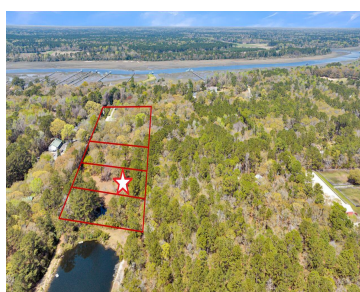

# 3205 DUCK POND RD, JOHNS ISLAND, SC 29455, USA

<https://findyourcharleston.com>

3205 Duck Pond Rd, Johns Island, SC 29455, USA

Welcome to your very own slice of southern paradise in Johns Island, SC! Nestled just a picturesque bridge drive away from Historic Downtown Charleston, Folly Beach, and Kiawah Beach, this highly sought-after area offers the perfect blend of tranquility and convenience. On Duck Pond Rd, this one acre of prime Southern comfort land awaits your vision. [...]