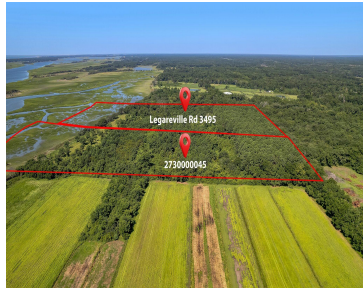

3495 LEGAREVILLE RD, JOHNS ISLAND, SC 29455, USA

<https://findyourcharleston.com>

3495 Legareville Rd, Johns Island, SC 29455, USA

This unique tract consists of Lots 8 & 9 of historic Contentment Hall, first platted in 1888, now known as Keating Family Farm. With nearly 58 acres and 1200' frontage on Chaplin Creek it is ideal for a single estate but may be subdivided into as many as 10 lots. Current plans call for 8 [...]

- Land
- Active

Michael Mcmanus

Basics

MLS ID: 23020105

Category: Land

Lot size, acres: 57.7 acres

County Or Parish: Charleston

Date added: Added 7 months ago