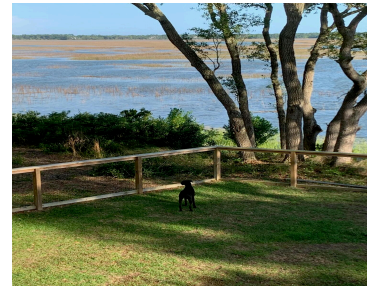

3499 Legareville Rd, Johns Island, SC 29455, USA

**3499 LEGAREVILLE RD, JOHNS ISLAND, SC 29455, USA**

<https://findyourcharleston.com>

Prepare yourself for the unparalleled salt marsh beauty of Johns Island. Turn down a sandy drive and enter a hidden away living canvas of unspoiled majesty. A sanctuary where the ocean breeze and spanish moss draped Grand Oaks bathe you into coastal tranquility. Picture a dream house with a large porch overlooking this expanse of [...]

## Amenities & Features

**Waterfront Features:** Marshfront, Pond, River Access, River Front, Tidal Creek, Waterfront - Shallow

---