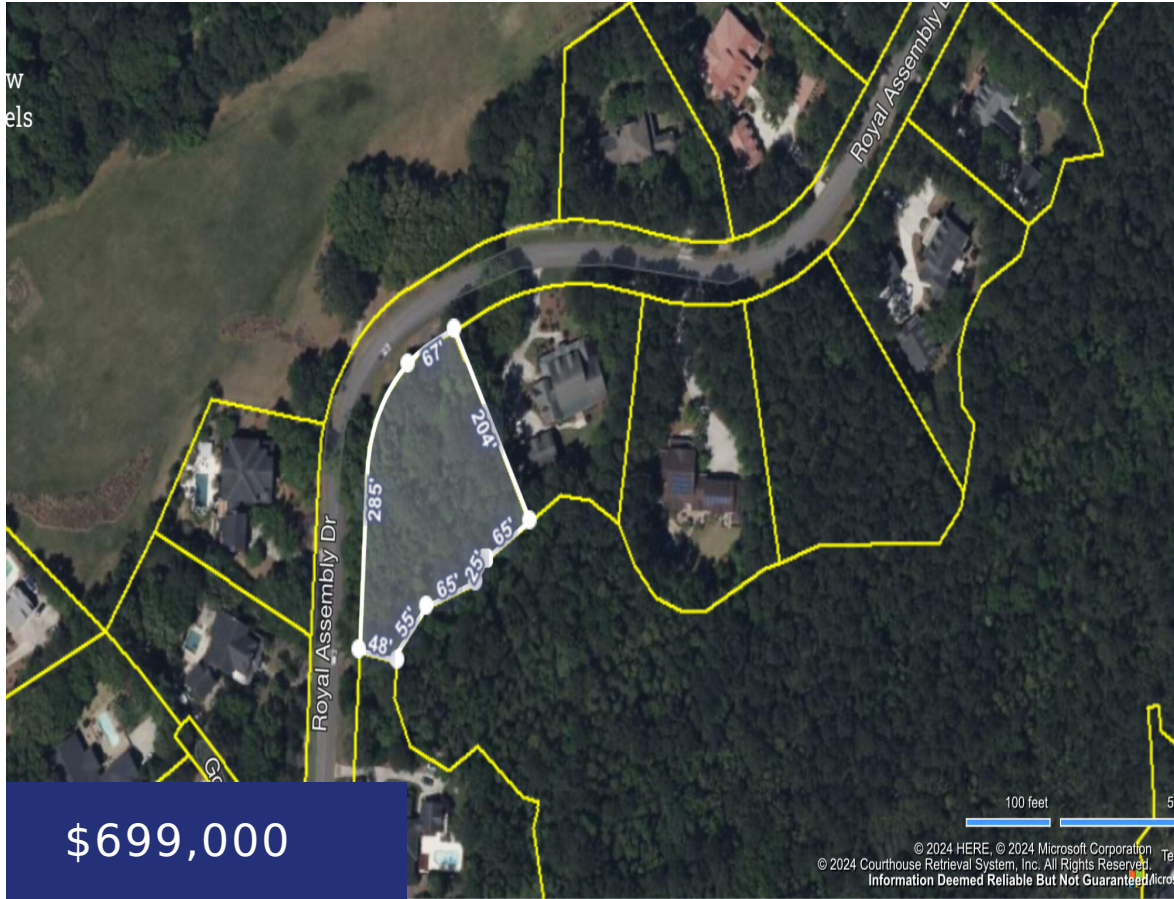

367 ROYAL ASSEMBLY DR, CHARLESTON, SC 29492, USA

<https://findyourcharleston.com>

367 Royal Assembly Dr,
Charleston, SC
29492, USA

Nestled within the charming Lowcountry of Charleston, SC, lies an exceptional opportunity to create your dream home. This vacant lot, located in the prestigious gated community of Beresford Hall, offers an unparalleled setting for your vision to unfold. This special property is situated in a private neighborhood with large lots allowing for a variety of [...]

- Land
- Active

Amy Healey

Basics

MLS ID: 24004650

Category: Land

Lot size, acres: 0.9 acres

County Or Parish: Berkeley

Date added: Added 4 months ago

Status: Active

Subdivision Name: Beresford Hall

MLS Area Major: 78 - Wando/Cainhoy

Amenities & Features

Sewer: Sewer At Site

Hidden Info

List Office MLS Id: 9040