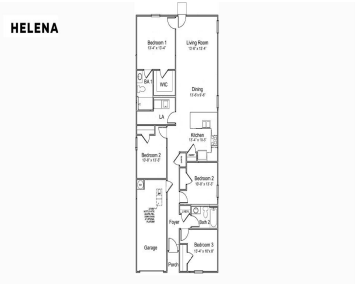

474 LK RDG BLVD, MONCKS CORNER, SC 29461, USA

<https://findyourcharleston.com>

474 Lk Rdg Blvd,
Moncks Corner, SC
29461, USA

READY THIS SUMMER! This homesite offers a wooded lot. Pine Hills in Cane Bay, Summerville, South Carolina, offers a serene suburban lifestyle. Nestled amidst lush landscapes, it features elegant homes, friendly neighbors, and excellent schools. Residents enjoy nearby parks, shopping, and dining, making it a family-friendly haven with a charming. Southern atmosphere. Amenities include 3 [...]

- 4 beds
- 2 baths
- Single Family Detached
- Residential
- Active Contingent
- 1482 sq ft

Katie Stevens Grout