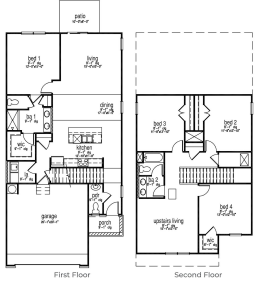

Pine Hills in Cane Bay, Summerville, South Carolina, offers a serene suburban lifestyle. Nestled amidst lush landscapes, it features elegant homes, friendly neighbors, and excellent schools. Residents enjoy nearby parks, shopping, and dining, making it a family-friendly haven with a charming. Southern atmosphere. Amenities include 3 pools, with a 2-story water slide. Near by is [...]

- 4 beds
- 2 baths
- Single Family Detached
- Residential
- Active
- 2203 sq ft