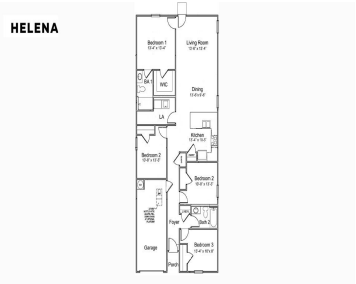

READY THIS SUMMER! This homesite offers a pond view. Pine Hills in Cane Bay, Summerville, South Carolina, offers a serene suburban lifestyle. Nestled amidst lush landscapes, it features elegant homes, friendly neighbors, and excellent schools. Residents enjoy nearby parks, shopping, and dining, making it a family-friendly haven with a charming. Southern atmosphere. Amenities include 3 [...]

- 4 beds
- 2 baths
- Single Family Detached
- Residential
- Active
- 1482 sq ft

Katie Stevens Grout