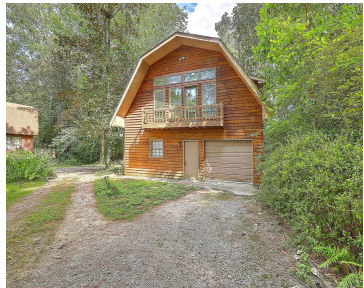

415 W CAROLINA AVE, SUMMERVILLE, SC 29483, USA

<https://findyourcharleston.com>

415 W Carolina Ave, Summerville, SC 29483, USA

\$1,850

Loft Style Living!Cute cottage in the woods. This is the finished room over an extra large detached garage. It's a second floor walk up to an open floor plan with lots of windows looking out onto a wooded lot. Loft like space, galley kitchen, two bedrooms and a full bath. This is a unique space [...]

- 2 beds
- 1 bath
- Residential Lease
- Active
- 934 sq ft

Sherrill Holland

Basics

MLS ID: 24016800

Category: Residential Lease

Bedrooms: 2 beds

Half baths: 0 half baths

Year built: 1995

Architectural Style: Traditional

Door Features: Some Thermal Door(s)

Cooling: Central Air

Heating: Heat Pump

Flooring: Wood

Hidden Info

List Office MLS Id: 9128