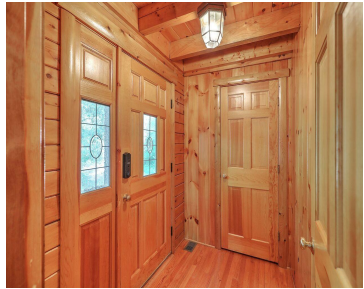

415 W CAROLINA AVE, SUMMERVILLE, SC 29483, USA

<https://findyourcharleston.com>

415 W Carolina Ave, Summerville, SC 29483, USA

\$2,150

Beautiful 2 story home in the heart of historic Summerville. A true cabin in the woods. This property sits off West Carolina Avenue on a wooded lot. The first floor is open with a spacious living room and dining area. The ceilings vault up 2 stories high in the living room. Beautiful wood paneling throughout. [...]

- 3 beds
- 2 baths
- Residential Lease
- Active
- 2923 sq ft

Sherrill Holland

Basics

MLS ID: 24018313

Category: Residential Lease

Bedrooms: 3 beds

Half baths: 0 half baths

Year built: 1995