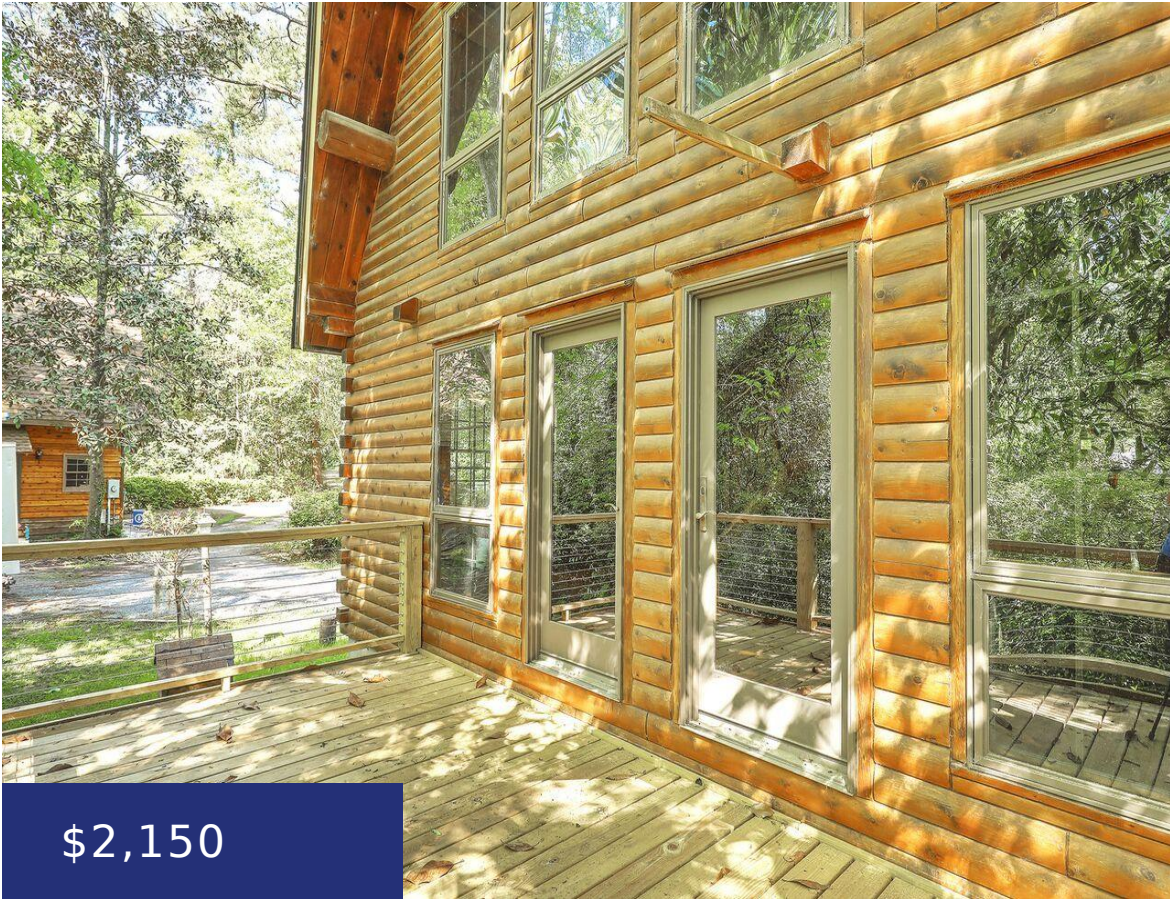

415 W CAROLINA AVE, SUMMERVILLE, SC 29483, USA

<https://findyourcharleston.com>

415 W Carolina Ave, Summerville, SC 29483, USA

\$2,150

Beautiful 2 story home in the heart of historic Summerville. A true cabin in the woods. This property sits off West Carolina Avenue on a wooded lot. The first floor is open with a spacious living room and dining area. The ceilings vault up 2 stories high in the living room. Beautiful wood paneling throughout. [...]

- 3 beds
- 2 baths
- Residential Lease
- Active
- 2923 sq ft

Sherrill Holland

Basics

MLS ID: 24018313

Category: Residential Lease

Bedrooms: 3 beds

Half baths: 0 half baths

Year built: 1995

Stories: 2

Amenities & Features

Water Source: Public

Patio & Porch Features: Deck

Architectural Style: Traditional

Sewer: Public Sewer

Cooling Yes/ No: 1

Window Features: Window Treatments - Some