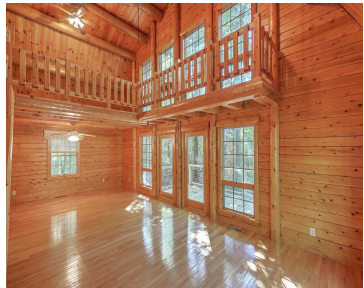

415 W CAROLINA AVE, SUMMERVILLE, SC 29483, USA

<https://findyourcharleston.com>

415 W Carolina Ave, Summerville, SC 29483, USA

\$2,150

Beautiful 2 story home in the heart of historic Summerville. A true cabin in the woods. This property sits off West Carolina Avenue on a wooded lot. The first floor is open with a spacious living room and dining area. The ceilings vault up 2 stories high in the living room. Beautiful wood paneling throughout. [...]

- 3 beds
- 2 baths
- Residential Lease
- Active
- 2923 sq ft

Sherrill Holland

Basics

MLS ID: 24018313

Category: Residential Lease

Bedrooms: 3 beds

Half baths: 0 half baths

Year built: 1995

Stories: 2

Amenities & Features

Water Source: Public

Patio & Porch Features: Deck

Architectural Style: Traditional

Sewer: Public Sewer

Cooling Yes/ No: 1

Window Features: Window Treatments - Some

Cooling: Central Air

Interior Features: Ceiling Fan(s), Ceiling - Cathedral/Vaulted, High Ceilings, Walk-In Closet(s), Eat-in Kitchen, Great, Living/Dining Combo, Loft, Pantry

Heating: Heat Pump

Furnished: Unfurnished