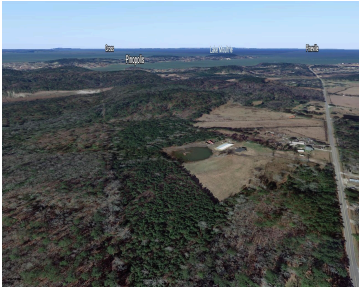

400 BROUGHTON RD, MONCKS CORNER, SC 29461, USA

<https://findyourcharleston.com>

400 Broughton Rd,
Moncks Corner, SC
29461, USA

More than 4 acres in town within walking and bike riding distance to ennis, parks, Main Street and more. PLUS, it is minutes to the NEW MARINA which has already broken ground and will have multiple boat launches, lake access and plenty of parking. Great privacy, the property offers an established community surrounding it and [...]

Subdivision Name: Broughton Road

County Or Parish: Berkeley

MLS Area Major: 76 - Moncks Corner Above Oakley Rd

Amenities & Features

Waterfront Features: Lake Privileges

Hidden Info

List Office MLS Id: 9386