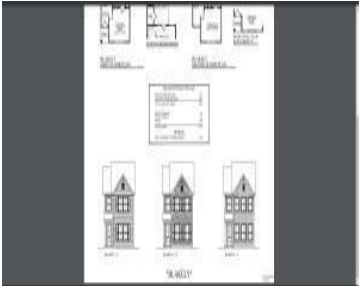

# 361 GREEN FERN DRIVE, SUMMERVILLE, SC 29483, USA

<https://findyourcharleston.com>

361 green fern drive, Summerville, SC 29483, USA

Current incentive reflected in List Price. All incentives are tied to the use of sellers preferred lender and closing attorney. See Agent for details. UNDER CONSTRUCTION The Blakey plan is an END UNIT is a 3BD 2.5BA Townhome with Primary down!!!! This home will featuring beautiful trim details, laminate wood throughout the main living areas, wood [...]

- 3 beds
- 2 baths
- Single Family Attached
- Residential
- Active
- 1998 sq ft

**Maressa Williams**

---

**Half baths:** 1 half bath

**Area, sq ft:** 1998 sq ft

**Lot size, acres:** 0.04 acres

**Year built:** 2024

**Subdivision Name:** Hampton Woods

**County Or Parish:** Berkeley **MLS Area Major:** 74 - Summerville, Ladson, Berkeley Cty