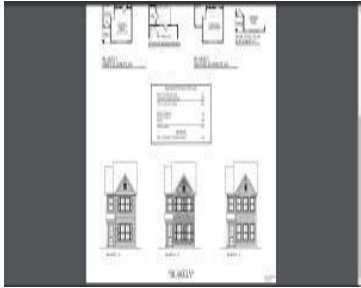

# 361 GREEN FERN DRIVE, SUMMERVILLE, SC 29483, USA

<https://findyourcharleston.com>

361 green fern drive, Summerville, SC 29483, USA

Current incentive reflected in List Price. All incentives are tied to the use of sellers preferred lender and closing attorney. See Agent for details. UNDER CONSTRUCTION The Blakey plan is an END UNIT is a 3BD 2.5BA Townhome with Primary down!!!! This home will featuring beautiful trim details, laminate wood throughout the main living areas, wood [...]

- 3 beds
- 2 baths
- Single Family Attached
- Residential
- Active
- 1998 sq ft

**Maressa Williams**

---

**Half baths:** 1 half bath

**Area, sq ft:** 1998 sq ft

**Lot size, acres:** 0.04 acres

**Year built:** 2024

**Subdivision Name:** Hampton Woods

**County Or Parish:** Berkeley **MLS Area Major:** 74 - Summerville, Ladson, Berkeley Cty