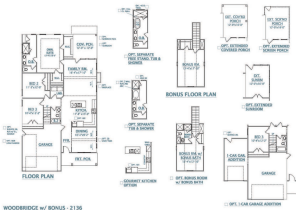

467 EAGLEVIEW DR, MONCKS CORNER, SC 29461, USA

<https://findyourcharleston.com>

467 Eagleview Dr,
Moncks Corner, SC
29461, USA

PRICE REFLECTS INCENTIVE PLUS RECEIVE $5K IN CLOSING COSTS INCENTIVES ARE TIED TO USE OF OUR PREFERRED LENDER/ATTORNEY. SEE ON SITE AGENT FOR DETAILS! EST. COMPLETION AUG/SEPT 2024 Welcome to the WOODBRIDGE B WITH BONUS ROOM SPEC. This is the perfect ranch style plan! Open concept downstairs! The kitchen boasts ample cabinet space and the [...]

- 4 beds
- 3 baths
- Single Family Detached
- Residential
- Active
- 2136 sq ft