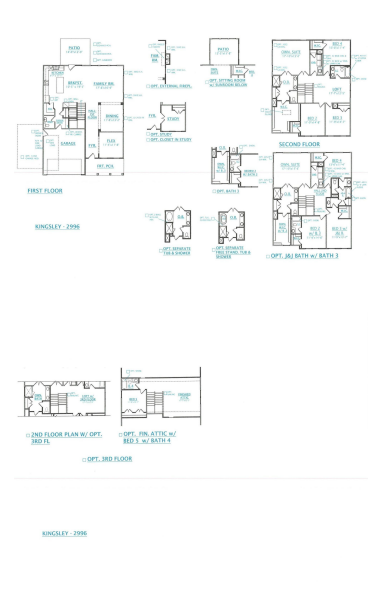

KINGSLEY - 2996

\$491,040

PRICE REFLECTS \$25K INCENTIVE PLUS \$5K CLOSING COSTS! MUST USE PREFERRED LENDER/ATTORNEY FOR INCENTIVES. ESTIMATED COMPLETION OCT/NOV 2024 Welcome to the KINGSLEY plan. This home has 3 stories with a 5th bedroom with bathroom #4 and unfinished attic storage! This home is also spacious downstairs with an open concept flow. There is a study, and [...]

- 5 beds
- 4 baths
- Single Family Detached
- Residential
- Active
- 3679 sq ft

Nicole Amerson

---

## Basics

**MLS ID:** 24010148 **Date added:** Added 4 months ago  
**Category:** Residential **Type:** Single Family Detached  
**Status:** Active **Bedrooms:** 5 beds  
**Bathrooms:** 4 baths **Half baths:** 1 half bath  
**Area, sq ft:** 3679 sq ft **Lot size, acres:** 0.18 acres  
**Year built:** 2024 **Subdivision Name:** Foxbank Plantation  
**County Or Parish:** Berkeley **MLS Area Major:** 73 - G. Cr./M. Cor. Hwy 17A-Oakley-Hwy 52